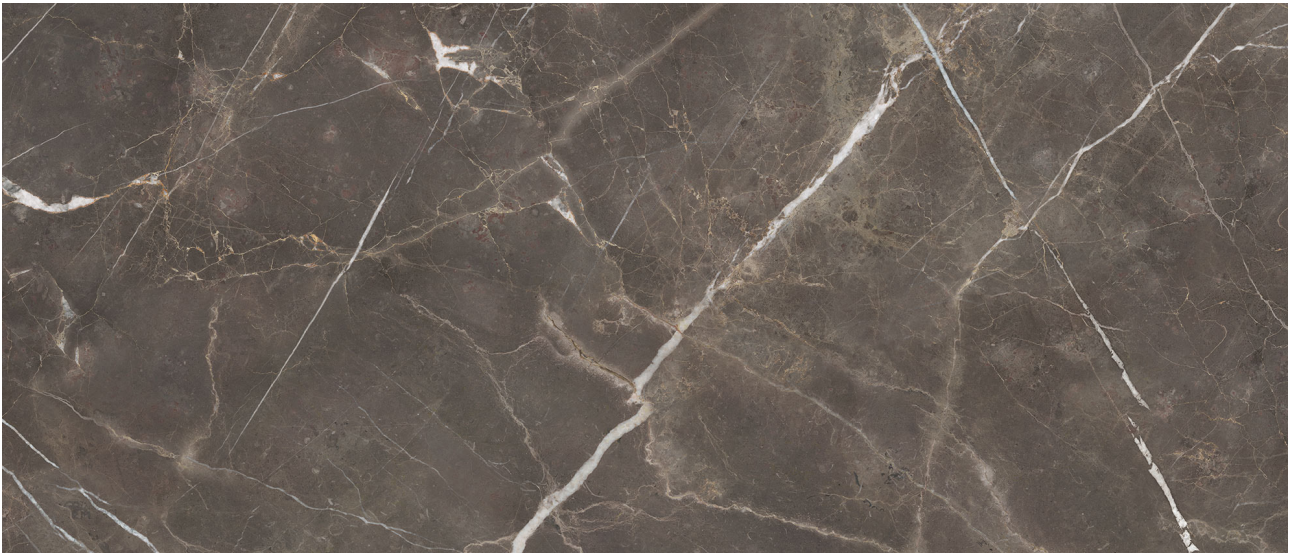

PRODUCT

**ROYAL STONEWORKS 48X110 REGAL BROWN MARBLE
POLISHED**

Tile | 48"x110" | Sintered Slab

TECHNICAL DATA

CODE: QUSW-RM-2P
NAME: Royal Stoneworks 48X110 Regal Brown Marble Polished
SIZE: 48"x110"
SERIES: Royal Stoneworks
FINISH: Polished
LOOK: Stone Look
EDGE: Rectified
FAMILY: Tile
FROST RESISTANCE: Yes
SHADE VARIATION: V3
STYLE: Contemporary
SUITABLE FOR: Indoor|Shower
TYPOLOGY: Sintered Slab
TYPE OF PIECE: Field Tile
USE: Floor and Wall

**ROYAL STONEWORKS 48X110 REGAL BROWN MARBLE
POLISHED**

PACKING

Size	Product type	BOX			PALLET		
		pcs	sqft	lb	boxes	sqft	lb
48"x110"	Field Tile	1	36.06		36		