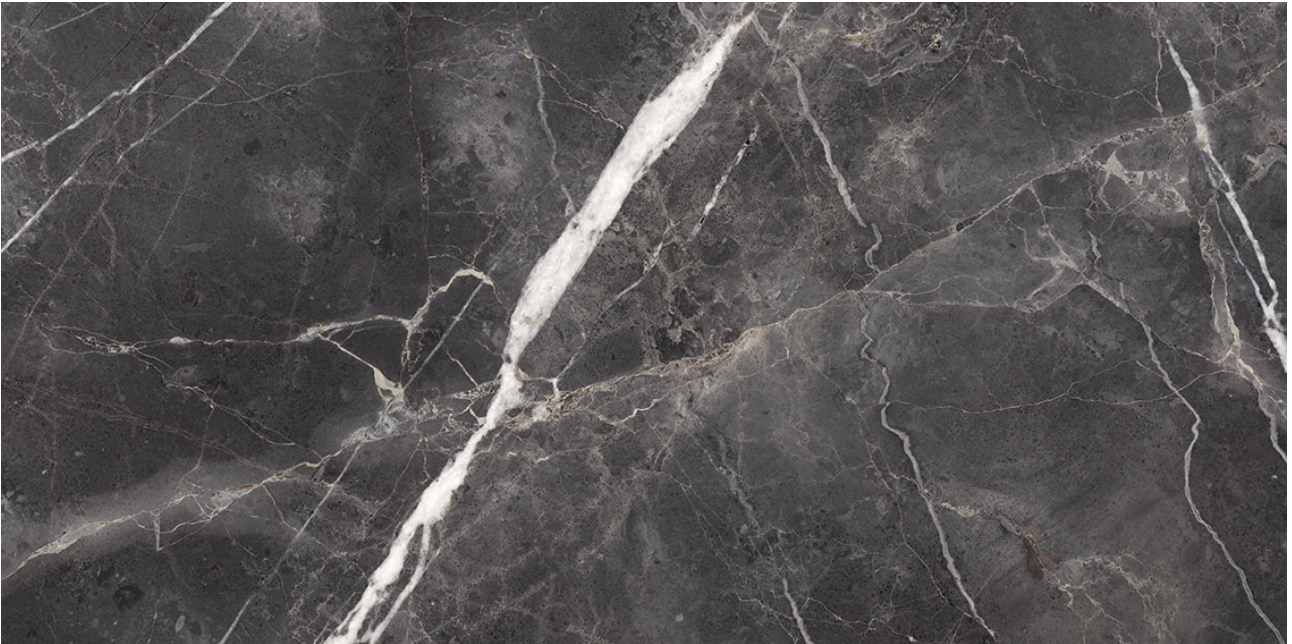

PRODUCT

ROYAL STONWORKS 24X48 TUSCAN FORGE VEIN

POLISHED

Tile | 24"x48" | Porcelain

TECHNICAL DATA

CODE: QUSW-TF-6P
NAME: Royal Stoneworks 24X48 Tuscan Forge Vein Polished
SIZE: 24"x48"
SERIES: Royal Stoneworks
FINISH: Polished
LOOK: Stone Look
EDGE: Rectified
FAMILY: Tile
FROST RESISTANCE: Yes
SHADE VARIATION: V3
STYLE: Contemporary
SUITABLE FOR: Indoor|Shower
TYPOLOGY: Porcelain
TYPE OF PIECE: Field Tile
USE: Floor and Wall