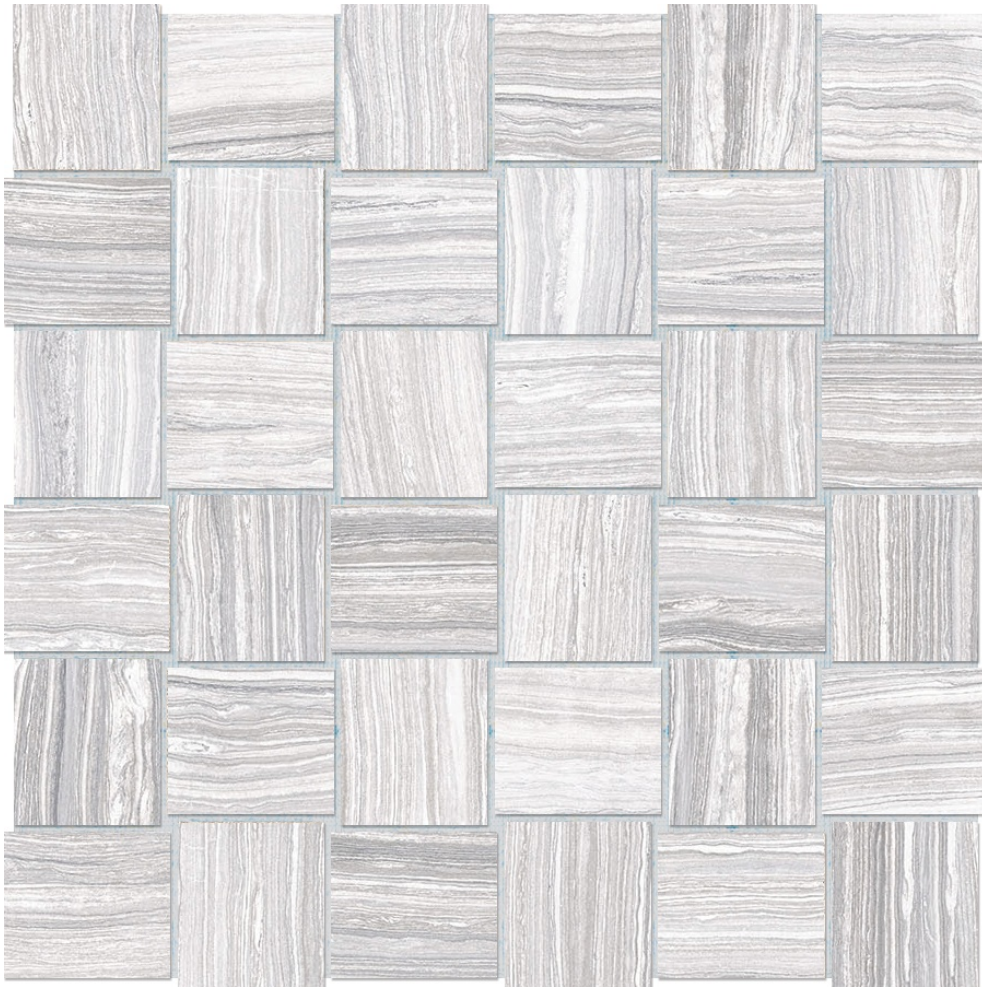

# 2X2 ICE BASKETWEAVE

---

Tile | 12"x12" | Glazed Porcelain

## **TECHNICAL DATA**

CODE: AC4501-00840

NAME: 2x2 Ice Basketweave

SIZE: 12"x12"

SERIES: Eramosa

FINISH: Matt

LOOK: Marble Look

FAMILY: Tile

FROST RESISTANCE: Yes

MOSAIC TYPE: Mesh-Mounted

STYLE: Contemporary

SUITABLE FOR: Indoor

TPOLOGY: Glazed Porcelain

TYPE OF PIECE: Mosaic

USE: Floor and Wall

NOTES: This product is special order and cannot be cancelled, returned, or refunded.