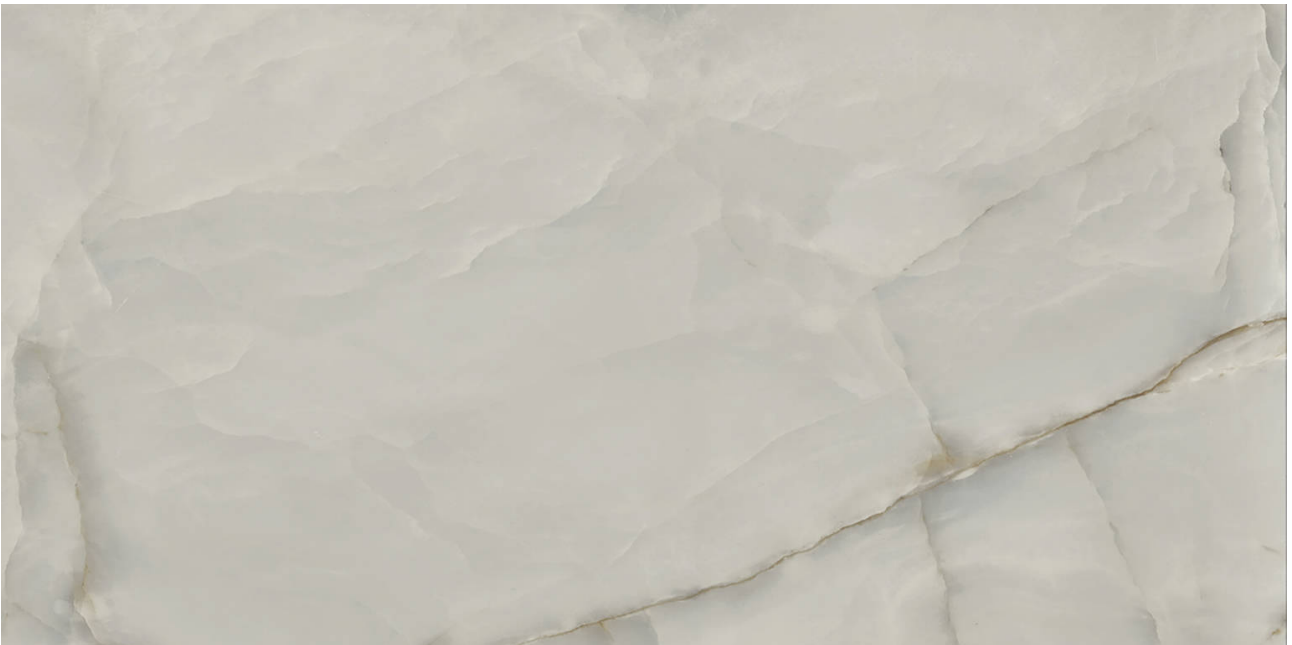

PRODUCT

MAGICAL DARK GREY MATTE 24X48

Tile | 24"x48" | Porcelain

TECHNICAL DATA

CODE: QURO-MA-2MN
NAME: Magical Dark Grey Matte 24x48
SIZE: 24"x48"
SERIES: Romance
FINISH: Matte
LOOK: Marble Look
EDGE: Rectified
FAMILY: Tile
FROST RESISTANCE: Yes
STYLE: Contemporary
SUITABLE FOR: Indoor
TYPOLOGY: Porcelain
TYPE OF PIECE: Field Tile
USE: Floor and Wall