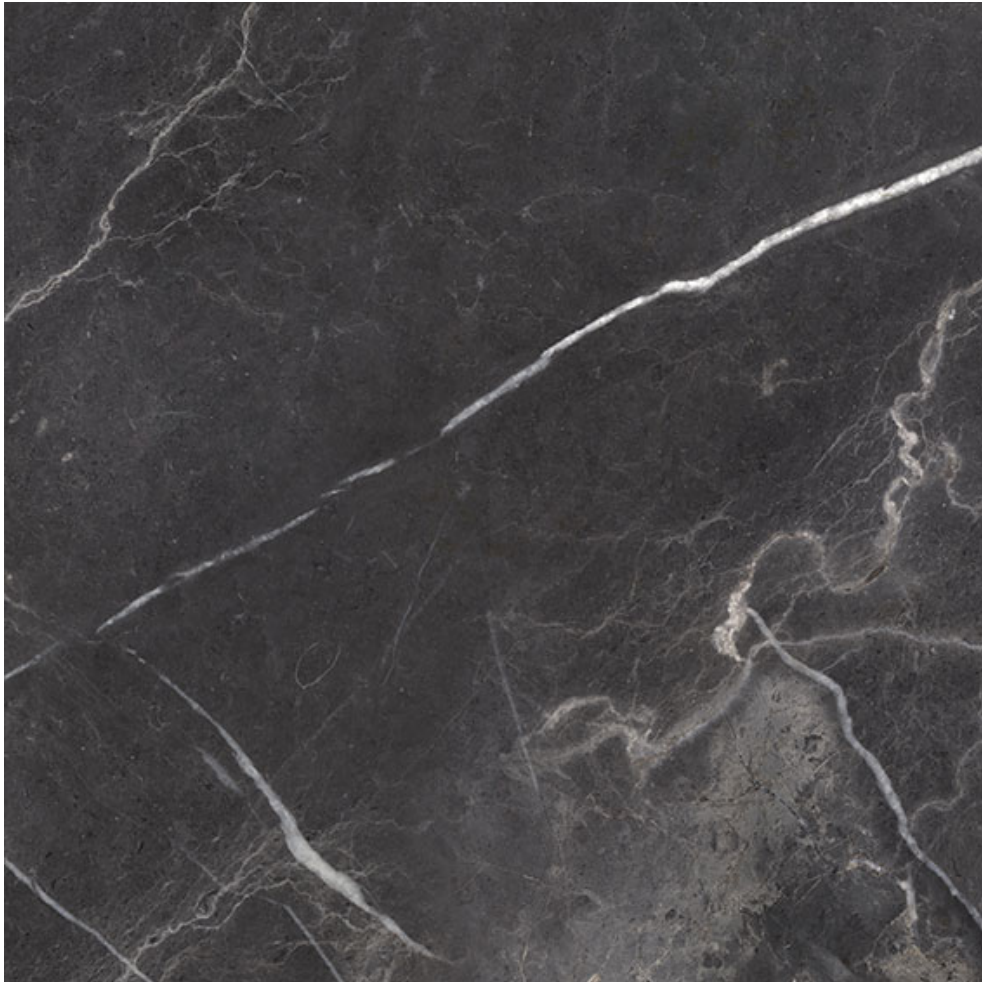

PRODUCT

ROYAL STONEWORKS 24X24 TUSCAN FORGE VEIN

POLISHED

Tile | 24"x24" | Porcelain

TECHNICAL DATA

CODE: QUSW-TF-4P
NAME: Royal Stoneworks 24X24 Tuscan Forge Vein Polished
SIZE: 24"x24"
SERIES: Royal Stoneworks
FINISH: Polished
LOOK: Stone Look
EDGE: Rectified
FAMILY: Tile
FROST RESISTANCE: Yes
SHADE VARIATION: V3
STYLE: Contemporary
SUITABLE FOR: Indoor|Shower
TYPOLOGY: Porcelain
TYPE OF PIECE: Field Tile
USE: Floor and Wall