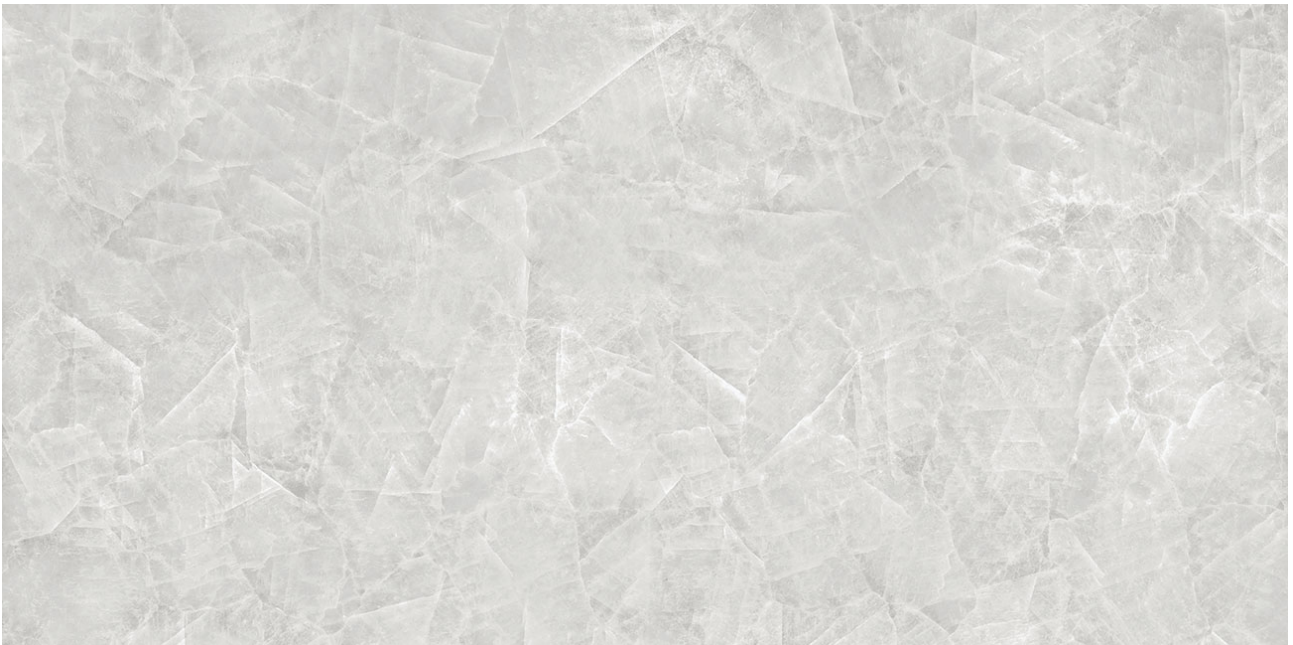

PRODUCT

ROYAL STONEWORKS 63X126 CRYSTAL LUXE POLISHED

Tile | 63"x126" | Sintered Slab

TECHNICAL DATA

CODE: QUSW-CL-1P
NAME: Royal Stoneworks 63X126 Crystal Luxe Polished
SIZE: 63"x126"
SERIES: Royal Stoneworks
FINISH: Polished
LOOK: Stone Look
EDGE: Rectified
FAMILY: Tile
FROST RESISTANCE: Yes
SHADE VARIATION: V2
STYLE: Contemporary
SUITABLE FOR: Indoor|Shower
TYPOLOGY: Sintered Slab
TYPE OF PIECE: Field Tile
USE: Floor and Wall