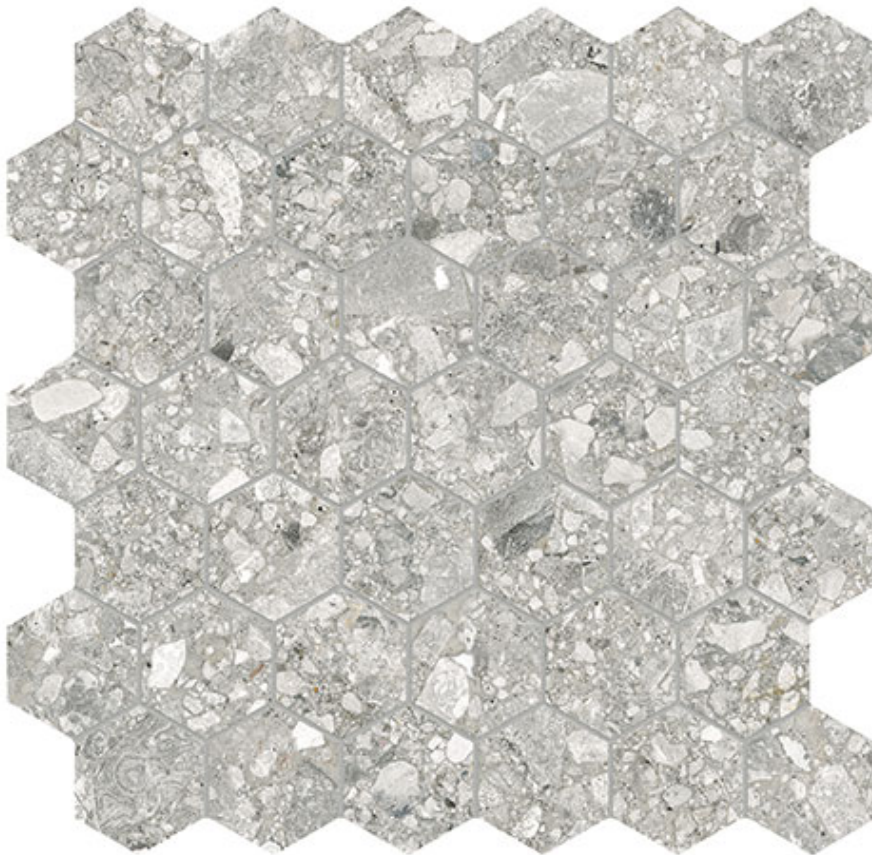

PRODUCT

ROYAL STONEWORKS 2\" REGAL FOSSIL VEIN HEX

Tile | 12"x12" | Porcelain

TECHNICAL DATA

CODE: QUSW-RF-HX
NAME: Royal Stoneworks 2" Regal Fossil Vein Hex
SIZE: 12"x12"
SERIES: Royal Stoneworks
FINISH: Matt
LOOK: Stone Look
FAMILY: Tile
MOSAIC TYPE: 2"x2"
SHADE VARIATION: V3
STYLE: Contemporary
SUITABLE FOR: Indoor|Shower
TYPOLOGY: Porcelain
TYPE OF PIECE: Mosaic
USE: Floor and Wall