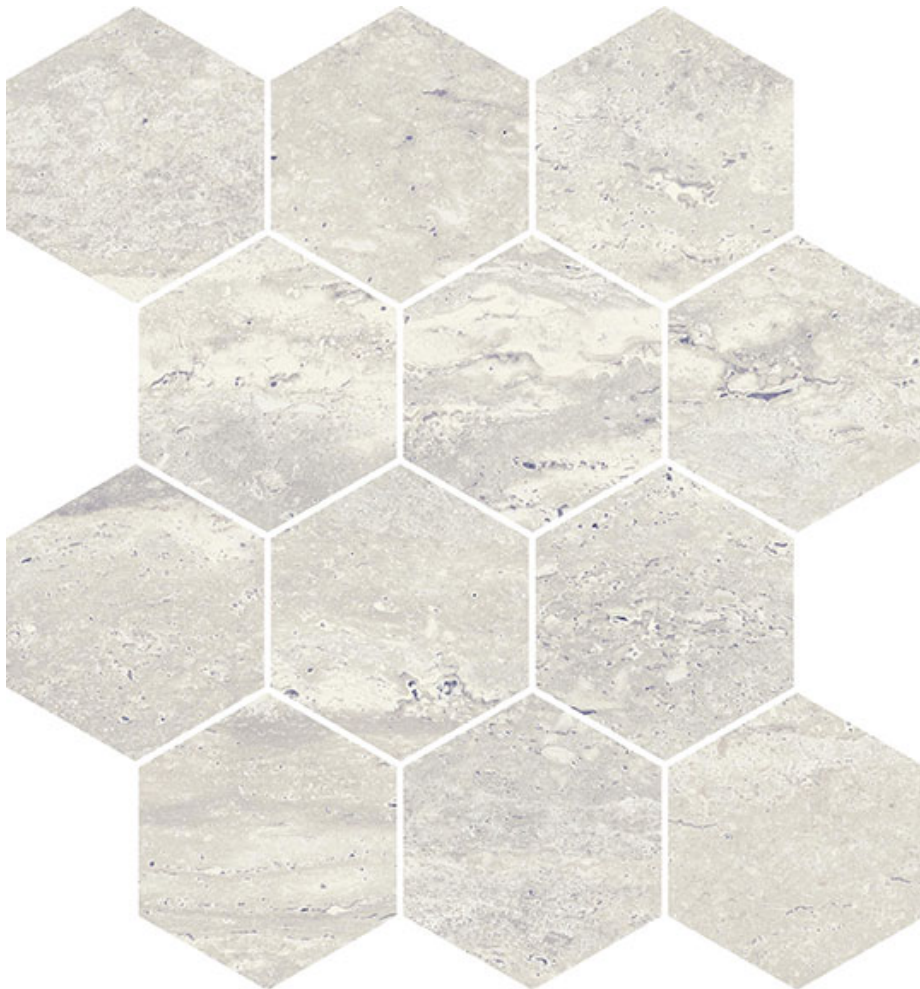

PRODUCT

SATURNIA 3X3 HEX ROMAN MATTE

Tile | 9"x11" | Porcelain

GRAPHIC VARIETY

ROOM SCENES

TECHNICAL DATA

CODE: QUSA-RO-HM
NAME: Saturnia 3x3 Hex Roman Matte
SIZE: 9"x11"
SERIES: Saturnia
FINISH: Matt
LOOK: Marble Look
CHEMICAL RESISTANCE: Not affected
DCOF: ≥ 0.42 Wet
EDGE: Rectified
FAMILY: Tile
FROST RESISTANCE: Yes
MOSAIC TYPE: 3"x3"
STAIN RESISTANCE: Not affected
STYLE: Contemporary
TYPOLOGY: Porcelain
THICKNESS: 8
TYPE OF PIECE: Mosaic
USE: Floor and Wall
NOTES: Proudly made in the USA