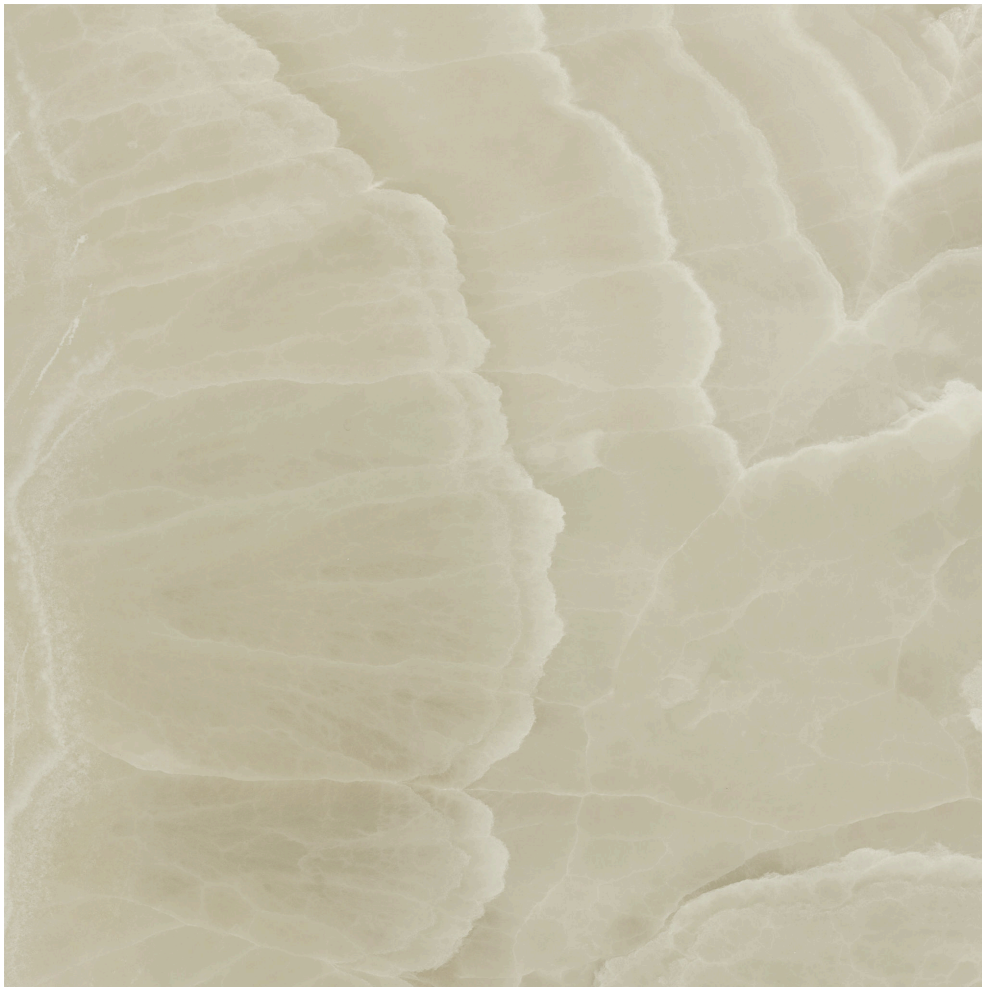

PRODUCT

LUSTRA 36X36 ONYX HAZEL HONED

Tile | 36"x36" | Colorsync Porcelain

TECHNICAL DATA

CODE: AC8500-05810

NAME: Lustra 36x36 Onyx Hazel Honed

SIZE: 36"x36"

SERIES: Lustra

FINISH: Honed

LOOK: Marble Look

BREAKING STRENGTH: $\geq 570 \geq 2600$

CHEMICAL RESISTANCE: CLASS A / MIN. CLASS B

DCOF: >0.45

EDGE: Rectified

FAMILY: Tile

FROST RESISTANCE: Yes

SHADE VARIATION: V3

SUITABLE FOR: Indoor| Outdoor

TPOLOGY: Colorsync Porcelain

THICKNESS: 9mm

TYPE OF PIECE: Field Tile

USE: Floor and Wall

NOTES: This product is special order and cannot be cancelled, returned, or refunded.