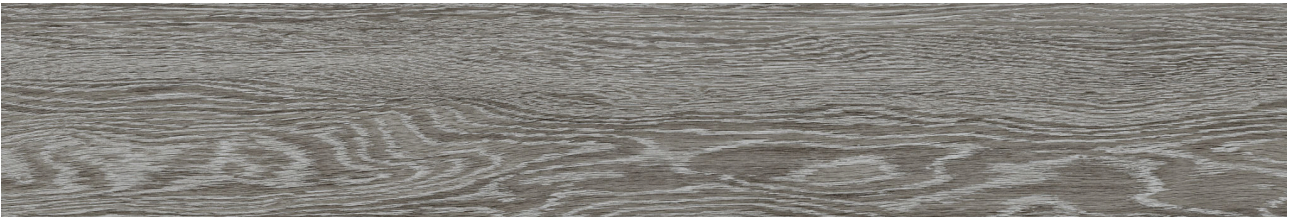

---

**PRODUCT**  
**ASPEN 6X36 GREY RIDGE**

---

Tile | 6"x36" | Glazed Porcelain

**GRAPHIC VARIETY**

## **TECHNICAL DATA**

CODE: AC4500-00610

NAME: Aspen 6x36 Grey Ridge

SIZE: 6"x36"

SERIES: Aspen

FINISH: Matte

LOOK: Wood Look

BREAKING STRENGTH:  $\geq 300 \geq 1700$

CHEMICAL RESISTANCE: CLASS A

DCOF:  $\geq 0.55$

EDGE: Rectified

FAMILY: Tile

FROST RESISTANCE: Yes

SHADE VARIATION: V3

SUITABLE FOR: Indoor| Outdoor

TPOLOGY: Glazed Porcelain