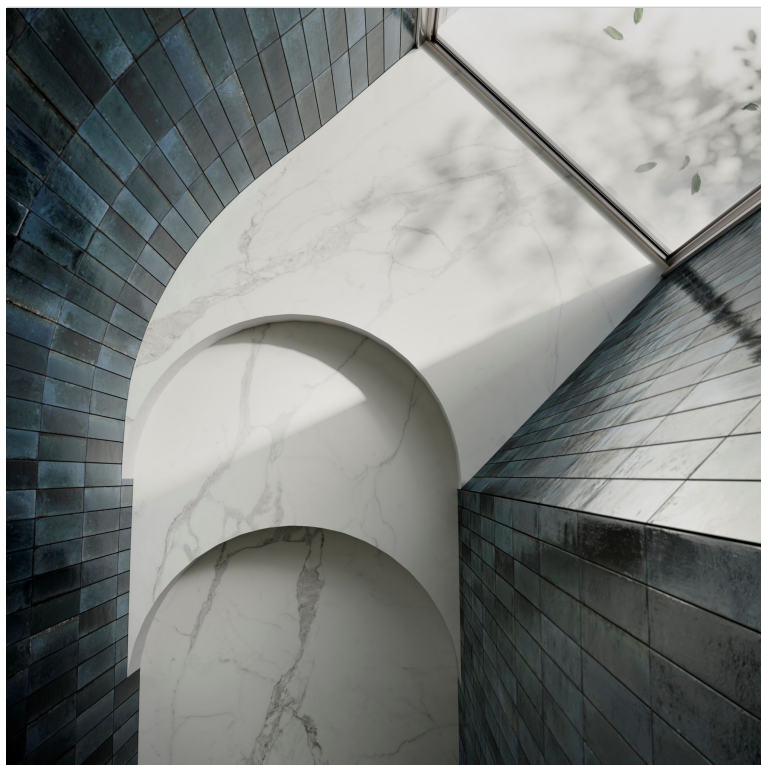

SERIES

MANHATTAN

Subway Tile | | Porcelain

PRODUCTS

Bowery Beige 2x9 Bullnose
2"x9" | Porcelain

Bowery Beige 2x9
2"x9" | Porcelain

Downtown Nero 2x9
2"x9" | Porcelain

Downtown Nero 2x9 Bullnose
2"x9" | Porcelain

Village Bianco 2x9
2"x9" | Porcelain

Village Bianco 2x9 Bullnose
2"x9" | Porcelain

ROOM SCENES

Size	Product type	BOX			PALLET		
		pcs	sqft	lb	boxes	sqft	lb
2"x9"							

WARNING The information contained in this packing list is for guidance only, the contents of the packing may vary. Please consult our sales representatives for an exact list.