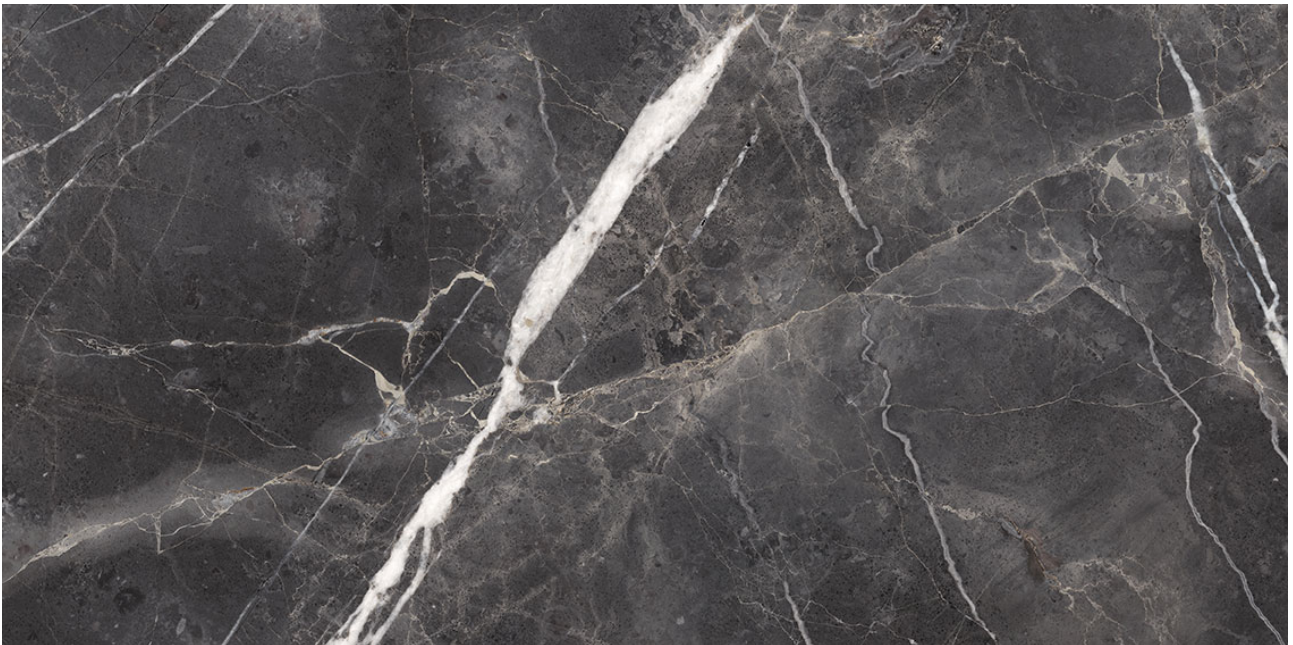

## **TECHNICAL DATA**

CODE: QUSW-TF-6H  
NAME: Royal Stoneworks 24X48 Tuscan Forge Vein Honed  
SIZE: 24"x48"  
SERIES: Royal Stoneworks  
FINISH: Honed  
LOOK: Stone Look  
EDGE: Rectified  
FAMILY: Tile  
FROST RESISTANCE: Yes  
SHADE VARIATION: V3  
STYLE: Contemporary  
SUITABLE FOR: Indoor|Shower  
TYPOLOGY: Porcelain  
TYPE OF PIECE: Field Tile  
USE: Floor and Wall