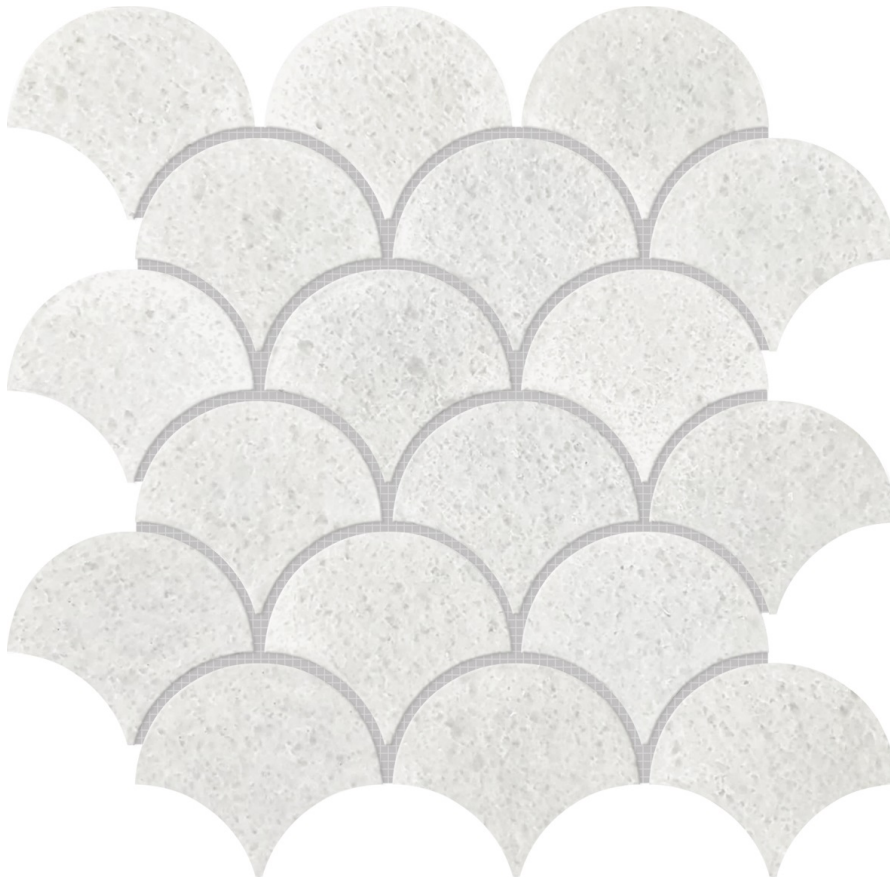

---

**PRODUCT**

**CRYSTAL WHITE MARBLE SCALE POLISHED**

---

Tile | 11.7"x11.1" | Marble

**ROOM SCENES**

## **TECHNICAL DATA**

CODE: RVCHAWM211  
NAME: Crystal White Marble Scale Polished  
SIZE: 11.7"x11.1"  
SERIES: Chelsea Collection  
FINISH: Polished  
LOOK: Multi-Look Mosaics  
FAMILY: Tile  
SUITABLE FOR: Backsplash,Indoor,Outdoor,Shower  
TYPOLOGY: Marble  
TYPE OF PIECE: Mosaic  
USE: Floor and Wall