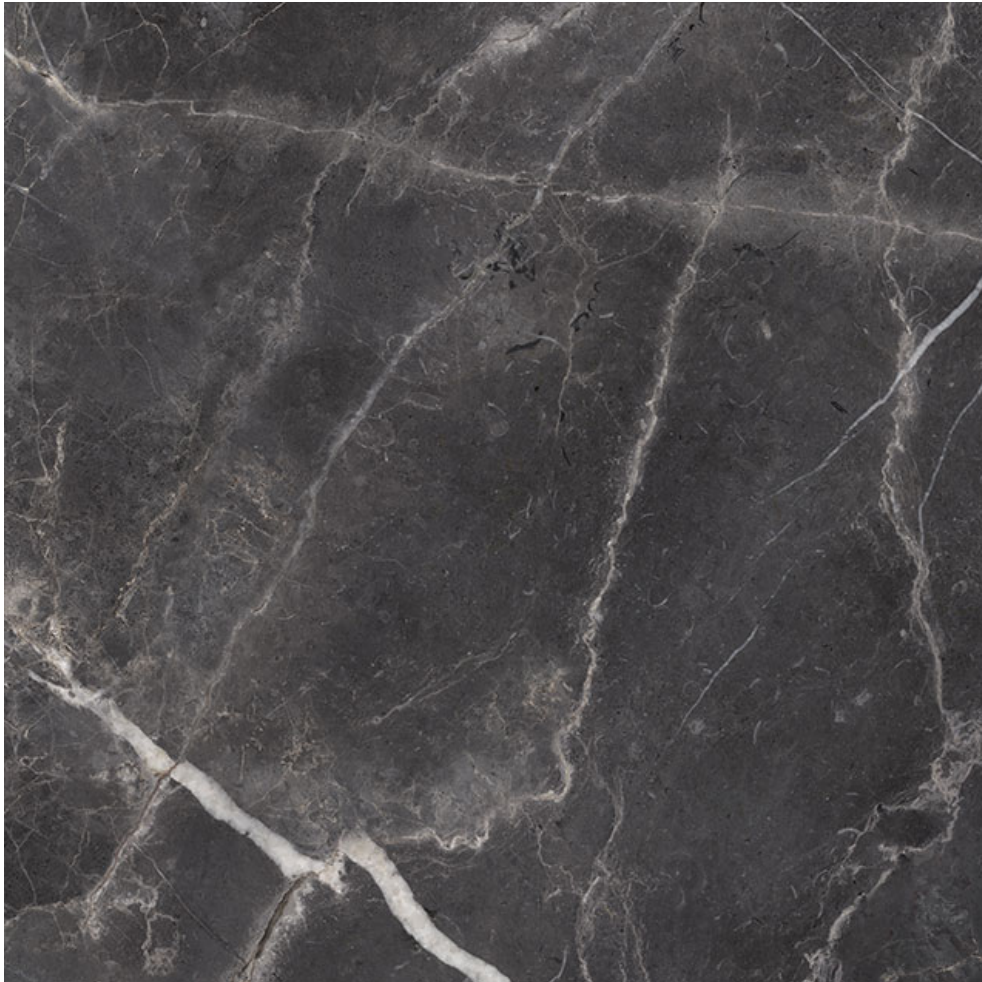

---

**PRODUCT**

**ROYAL STONEWORKS 36X36 TUSCAN FORGE VEIN**

**POLISHED**

---

Tile | 36"x36" | Porcelain

## **TECHNICAL DATA**

CODE: QUSW-TF-7P  
NAME: Royal Stoneworks 36X36 Tuscan Forge Vein Polished  
SIZE: 36"x36"  
SERIES: Royal Stoneworks  
FINISH: Polished  
LOOK: Stone Look  
EDGE: Rectified  
FAMILY: Tile  
FROST RESISTANCE: Yes  
SHADE VARIATION: V3  
STYLE: Contemporary  
SUITABLE FOR: Indoor|Shower  
TYPOLOGY: Porcelain  
TYPE OF PIECE: Field Tile  
USE: Floor and Wall