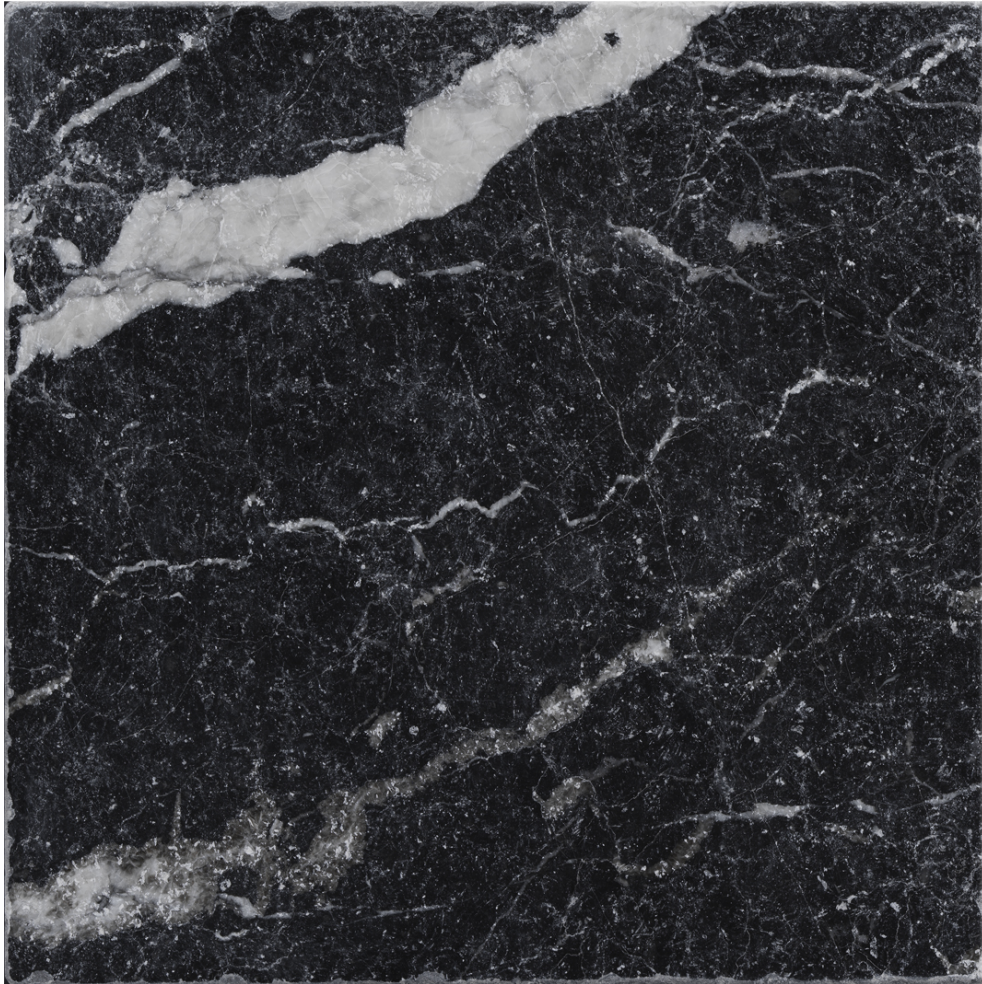

PRODUCT

OBSESSION 10X10 NERO

Tile | 10"x10" | Glazed Porcelain

ROOM SCENES

TECHNICAL DATA

CODE: QUOB-NE-3
NAME: Obsession 10x10 Nero
SIZE: 10"x10"
SERIES: Obsession
FINISH: Matt
LOOK: Marble Look
BREAKING STRENGTH: ≥ 1300 N
CHEMICAL RESISTANCE: GA GLA GHA
DCOF: > 0.42
FAMILY: Tile
FROST RESISTANCE: Yes
MOHS: 6
R VALUE: R9
SHADE VARIATION: V1
STAIN RESISTANCE: 5
STYLE: Classic
SUITABLE FOR: Backsplash|Indoor|Shower
TYPOLOGY: Glazed Porcelain
THICKNESS: 9 mm
TYPE OF PIECE: Field Tile
USE: Floor and Wall
NOTES: 22 graphic variations