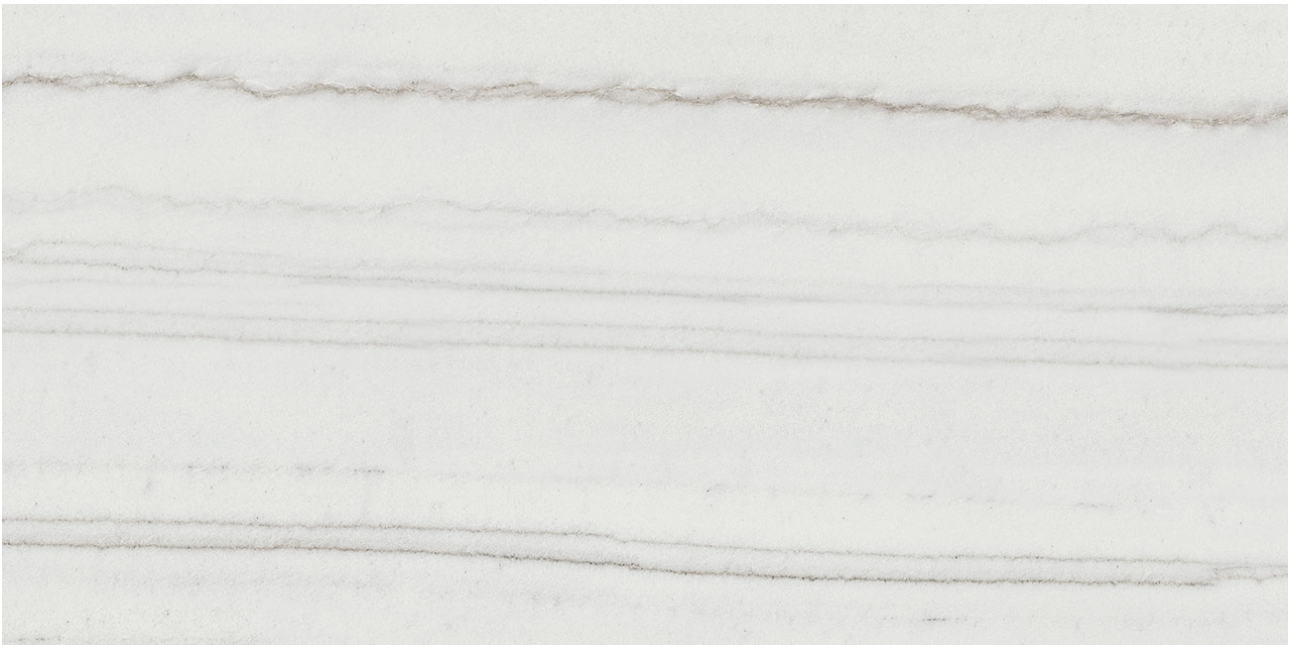

# ROYAL STONWORKS 12X24 TUSCAN WHITE VEIN HONED

---

Tile | 12"x24" | Porcelain

## **TECHNICAL DATA**

CODE: QUSW-TW-5H  
NAME: Royal Stoneworks 12X24 Tuscan White Vein Honed  
SIZE: 12"x24"  
SERIES: Royal Stoneworks  
FINISH: Honed  
LOOK: Stone Look  
EDGE: Rectified  
FAMILY: Tile  
FROST RESISTANCE: Yes  
STYLE: Contemporary  
SUITABLE FOR: Indoor|Shower  
TYPOLOGY: Porcelain  
TYPE OF PIECE: Field Tile  
USE: Floor and Wall