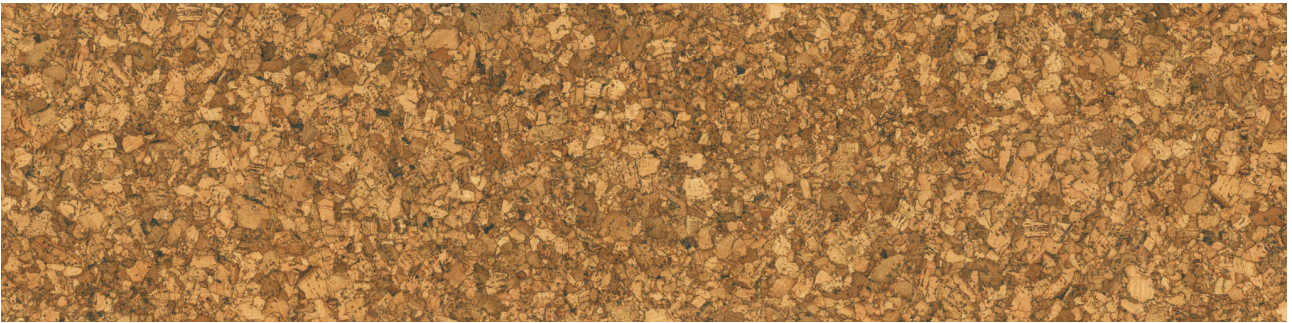

# **CORK CLICK PICO**

---

Waterproof Flooring | 12"x48,6" | HDF

**ROOM SCENES**

## **TECHNICAL DATA**

CODE: LCCORK202010

NAME: Cork Click Pico

SIZE: 12"x48,6"

SERIES: True Earth Cork Click

FINISH: Matt

LOOK: Wood Look

CLICK SYSTEM: UNICLIC system

TYPE OF PIECE: Field Tile

TOTAL THICKNESS: 10 mm

USE: Floor only

NOTES: These SKUs are special order and take approximately two weeks to deliver

**PACKING**

Size	Product type	BOX			PALLET		
		pcs	sqft	lb	boxes	sqft	lb
12"x48,6"	Field Tile	5	20.26		54		