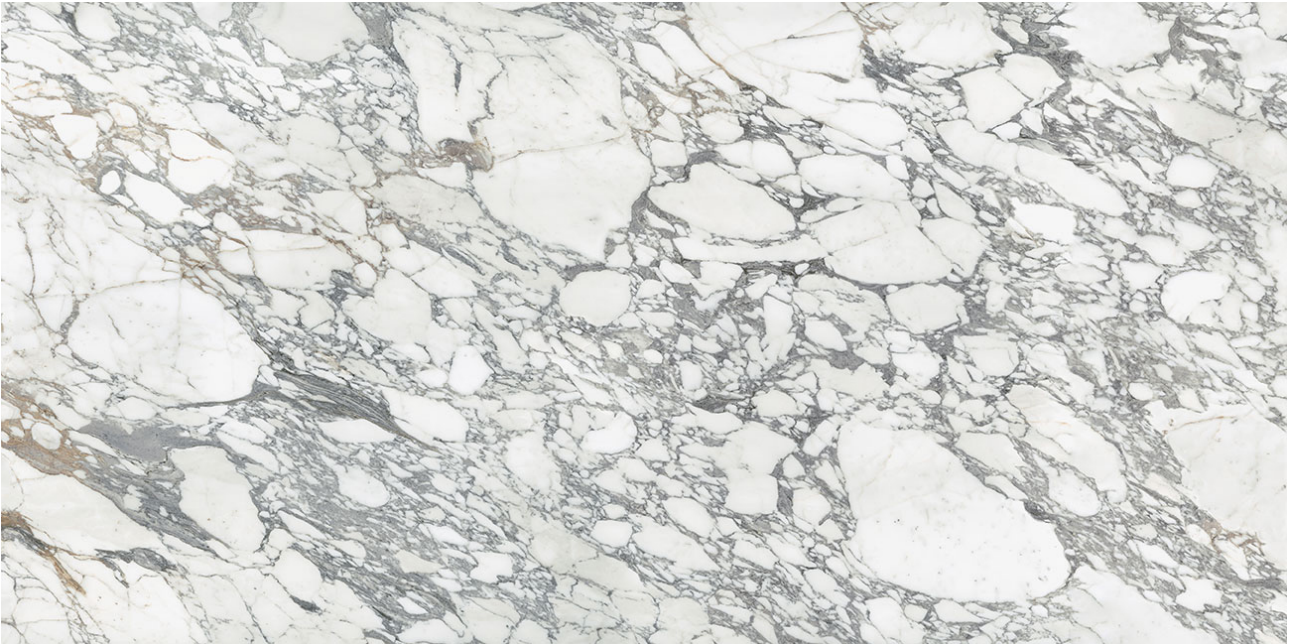

PRODUCT

ROYAL STONEWORKS 63X126 ITALIAN ARABESCATO

POLISHED

Tile | 63"x126" | Sintered Slab

TECHNICAL DATA

CODE: QUSW-IA-1P
NAME: Royal Stoneworks 63X126 Italian Arabescato Polished
SIZE: 63"x126"
SERIES: Royal Stoneworks
FINISH: Polished
LOOK: Stone Look
EDGE: Rectified
FAMILY: Tile
FROST RESISTANCE: Yes
SHADE VARIATION: V3
STYLE: Contemporary
SUITABLE FOR: Indoor|Shower
TYPOLOGY: Sintered Slab
TYPE OF PIECE: Field Tile
USE: Floor and Wall