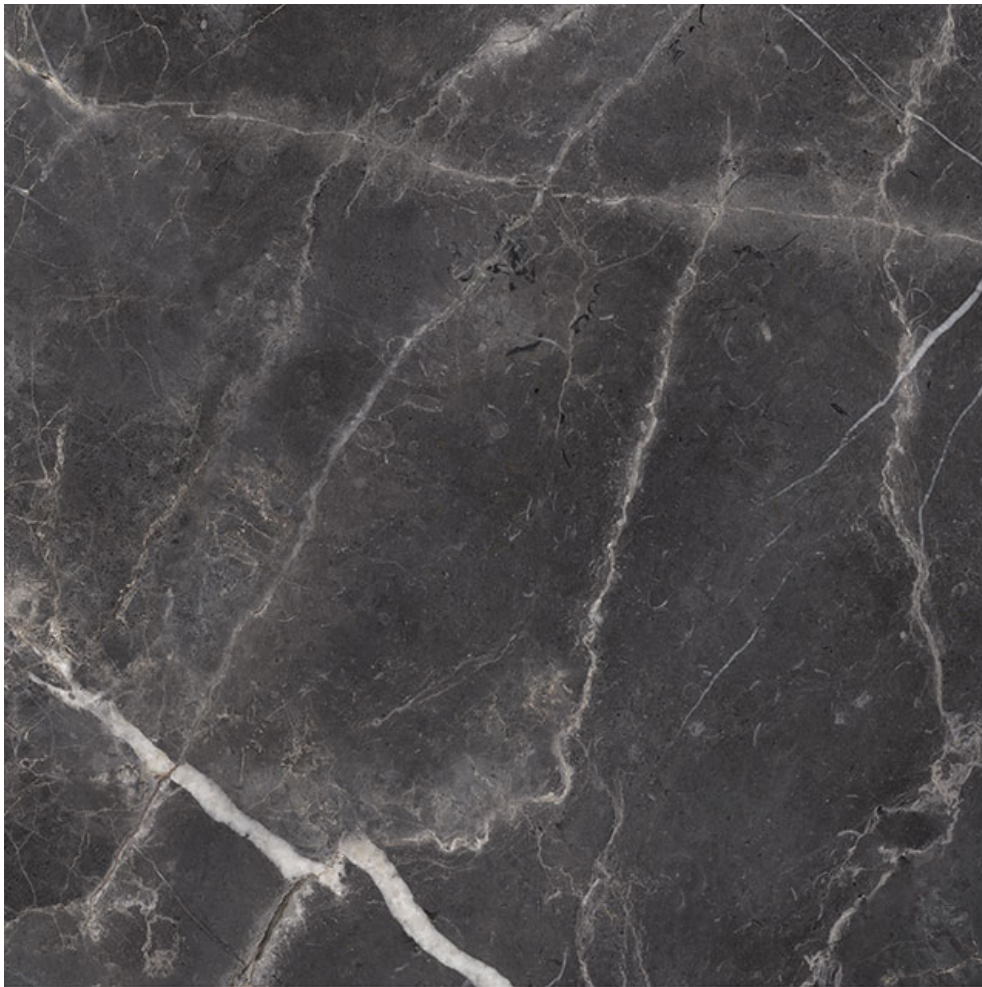

PRODUCT

ROYAL STONEWORKS 36X36 TUSCAN FORGE VEIN HONED

Tile | 36"x36" | Porcelain

TECHNICAL DATA

CODE: QUSW-TF-7H
NAME: Royal Stoneworks 36X36 Tuscan Forge Vein Honed
SIZE: 36"x36"
SERIES: Royal Stoneworks
FINISH: Honed
LOOK: Stone Look
EDGE: Rectified
FAMILY: Tile
FROST RESISTANCE: Yes
SHADE VARIATION: V3
STYLE: Contemporary
SUITABLE FOR: Indoor|Shower
TYPOLOGY: Porcelain
TYPE OF PIECE: Field Tile
USE: Floor and Wall