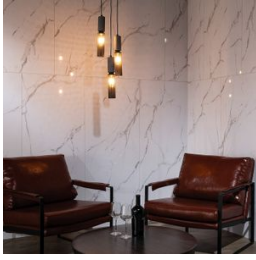

SERIES

OLYMPUS GLOSS WALL

Stone Look | | SPC

PRODUCTS

Olympus Gloss Wall Panel
48x120
48"x120" | SPC

Olympus Gloss Wall Panel 24x48
24"x48" | SPC

Olympus Gloss Shower Bench 26x18.63x3
26"x18.63"x3" | SPC

Olympus Gloss Shower Shelf
14.56x7.12x2
14.5"x12"x2" | SPC