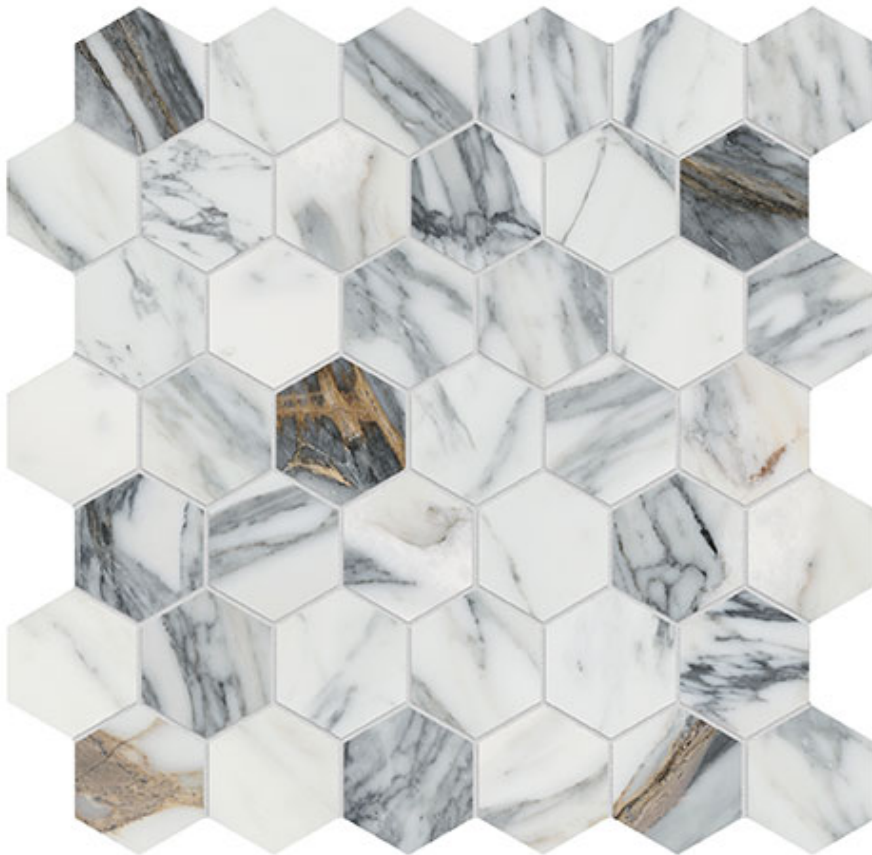

# ROYAL STONEWORKS 2\" REGAL WHITE VEIN HEX

---

Tile | 12"x12" | Porcelain

## **TECHNICAL DATA**

CODE: QUSW-RW-HX  
NAME: Royal Stoneworks 2" Regal White Vein Hex  
SIZE: 12"x12"  
SERIES: Royal Stoneworks  
FINISH: Honed  
LOOK: Stone Look  
FAMILY: Tile  
MOSAIC TYPE: 2"x2"  
SHADE VARIATION: V3  
STYLE: Contemporary  
SUITABLE FOR: Indoor|Shower  
TYPOLOGY: Porcelain  
TYPE OF PIECE: Mosaic  
USE: Floor and Wall