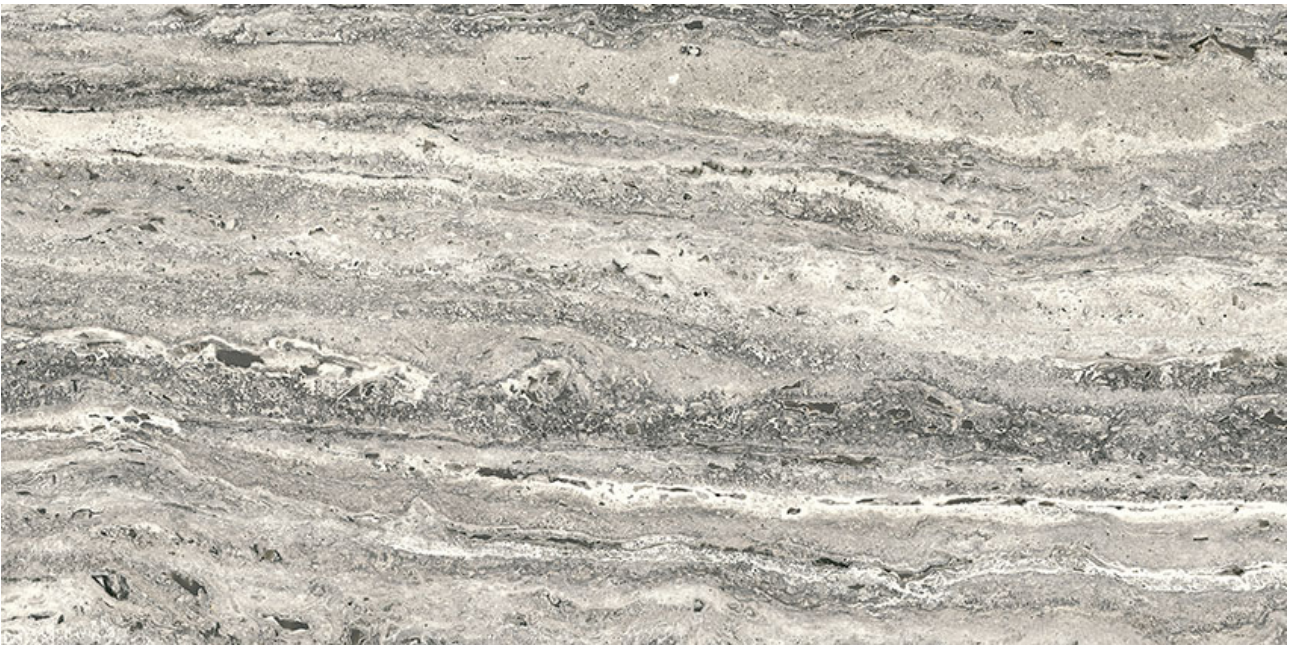

PRODUCT

ROYAL STONWORKS 12X24 REGAL GREY VEIN ORG

Tile | 12"x24" | Porcelain

TECHNICAL DATA

CODE: QUSW-RG-50
NAME: Royal Stoneworks 12X24 Regal Grey Vein Org
SIZE: 12"x24"
SERIES: Royal Stoneworks
FINISH: Matt
LOOK: Stone Look
EDGE: Rectified
FAMILY: Tile
FROST RESISTANCE: Yes
STYLE: Contemporary
SUITABLE FOR: Indoor|Shower
TYPOLOGY: Porcelain
TYPE OF PIECE: Field Tile
USE: Floor and Wall