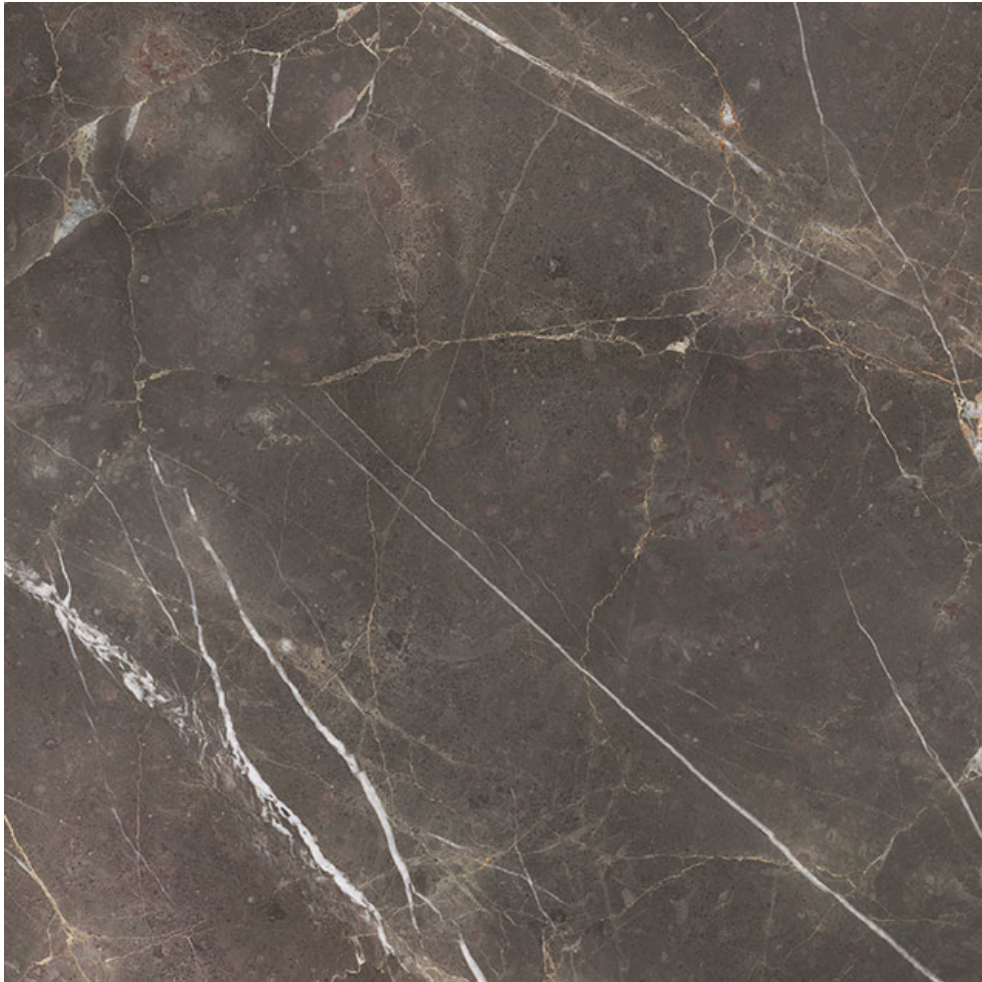

PRODUCT

**ROYAL STONEWORKS 36X36 REGAL BROWN MARBLE
HONED**

Tile | 36"x36" | Porcelain

TECHNICAL DATA

CODE: QUSW-RM-7H

NAME: Royal Stoneworks 36X36 Regal Brown Marble Honed

SIZE: 36"x36"

SERIES: Royal Stoneworks

FINISH: Honed

LOOK: Stone Look

EDGE: Rectified

FAMILY: Tile

FROST RESISTANCE: Yes

SHADE VARIATION: V3

STYLE: Contemporary

SUITABLE FOR: Indoor|Shower

TPOLOGY: Porcelain

TYPE OF PIECE: Field Tile

USE: Floor and Wall

NOTES: This product is special order and cannot be cancelled, returned, or refunded.

PACKING

Size	Product type	BOX			PALLET		
		pcs	sqft	lb	boxes	sqft	lb
36"x36"	Field Tile	2	17.32		30		