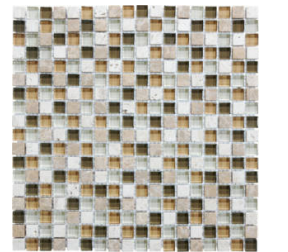

SERIES

GLASS STONE

Multi-Look Mosaics | | Mixed Materials

PRODUCTS

Linear Bamboo Mosaic
12"x14" | Mixed Materials

Linear Cabernet Mosaic
12"x14" | Mixed Materials

Linear Cappuccino Mosaic
12"x14" | Mixed Materials

Linear Creme Brulee Mosaic
12"x14" | Mixed Materials

Linear Iceland Mosaic
12"x14" | Mixed Materials

Linear Midnight Mosaic
12"x14" | Mixed Materials

Linear Spa Mosaic
12"x14" | Mixed Materials

Linear Waterfall Mosaic
12"x14" | Mixed Materials

5/8X5/8 Bamboo Mosaic
12"x12" | Mixed Materials

5/8X5/8 Cabernet Mosaic
12"x12" | Mixed Materials

5/8X5/8 Cappuccino Mosaic
12"x12" | Mixed Materials

5/8X5/8 Creme Brulee Mosaic
12"x12" | Mixed Materials