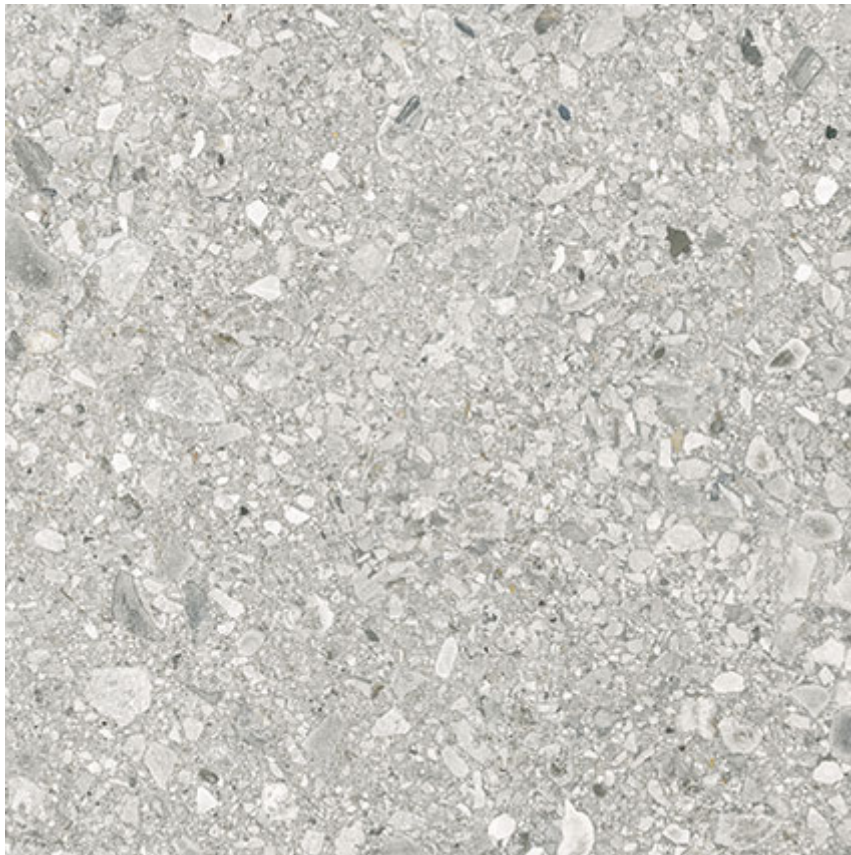

PRODUCT

ROYAL STONEWORKS 24X24 REGAL FOSSIL VEIN ORG

Tile | 24"x24" | Porcelain

TECHNICAL DATA

CODE: QUSW-RF-40
NAME: Royal Stoneworks 24X24 Regal Fossil Vein Org
SIZE: 24"x24"
SERIES: Royal Stoneworks
FINISH: Matt
LOOK: Stone Look
EDGE: Rectified
FAMILY: Tile
FROST RESISTANCE: Yes
SHADE VARIATION: V3
STYLE: Contemporary
SUITABLE FOR: Indoor|Shower
TYPOLOGY: Porcelain
TYPE OF PIECE: Field Tile
USE: Floor and Wall