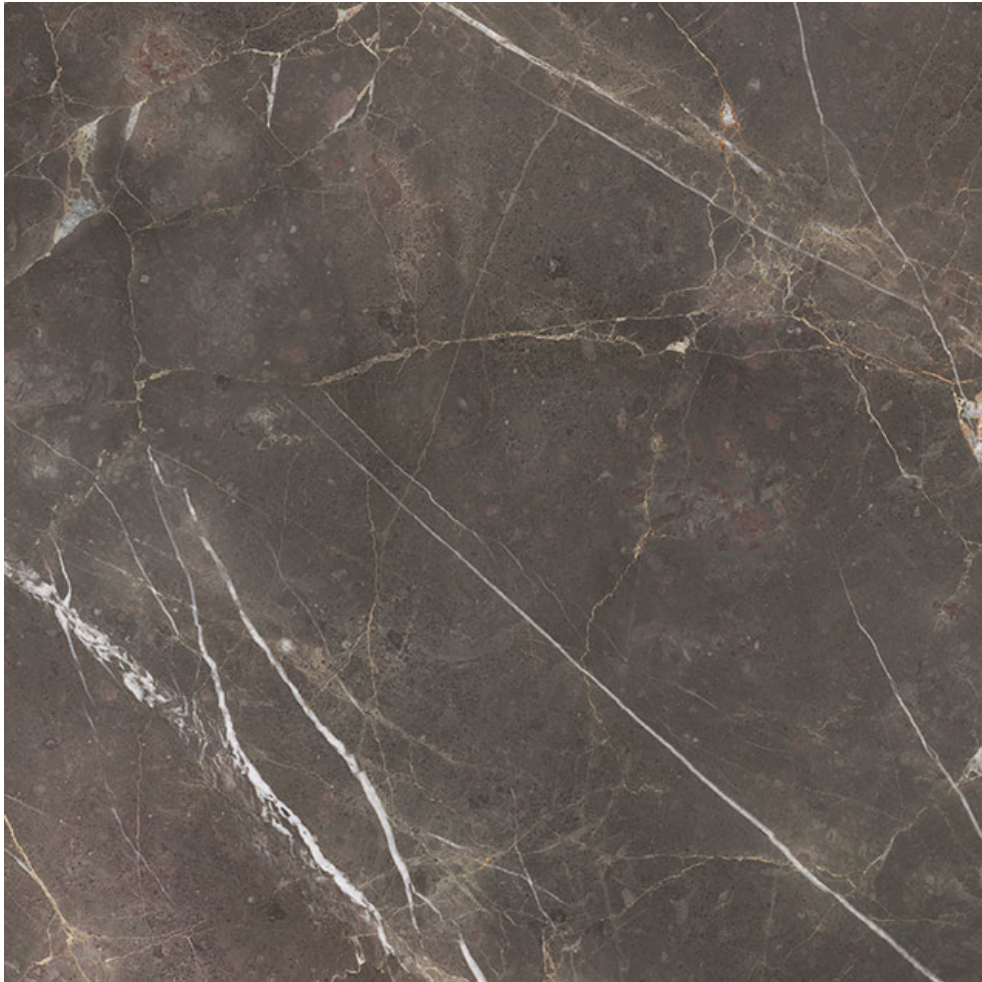

PRODUCT

ROYAL STONEWORKS 36X36 REGAL BROWN MARBLE POLISHED

Tile | 36"x36" | Porcelain

TECHNICAL DATA

CODE: QUSW-RM-7P
NAME: Royal Stoneworks 36X36 Regal Brown Marble Polished
SIZE: 36"x36"
SERIES: Royal Stoneworks
FINISH: Polished
LOOK: Stone Look
EDGE: Rectified
FAMILY: Tile
FROST RESISTANCE: Yes
SHADE VARIATION: V3
STYLE: Contemporary
SUITABLE FOR: Indoor|Shower
TYPOLOGY: Porcelain
TYPE OF PIECE: Field Tile
USE: Floor and Wall