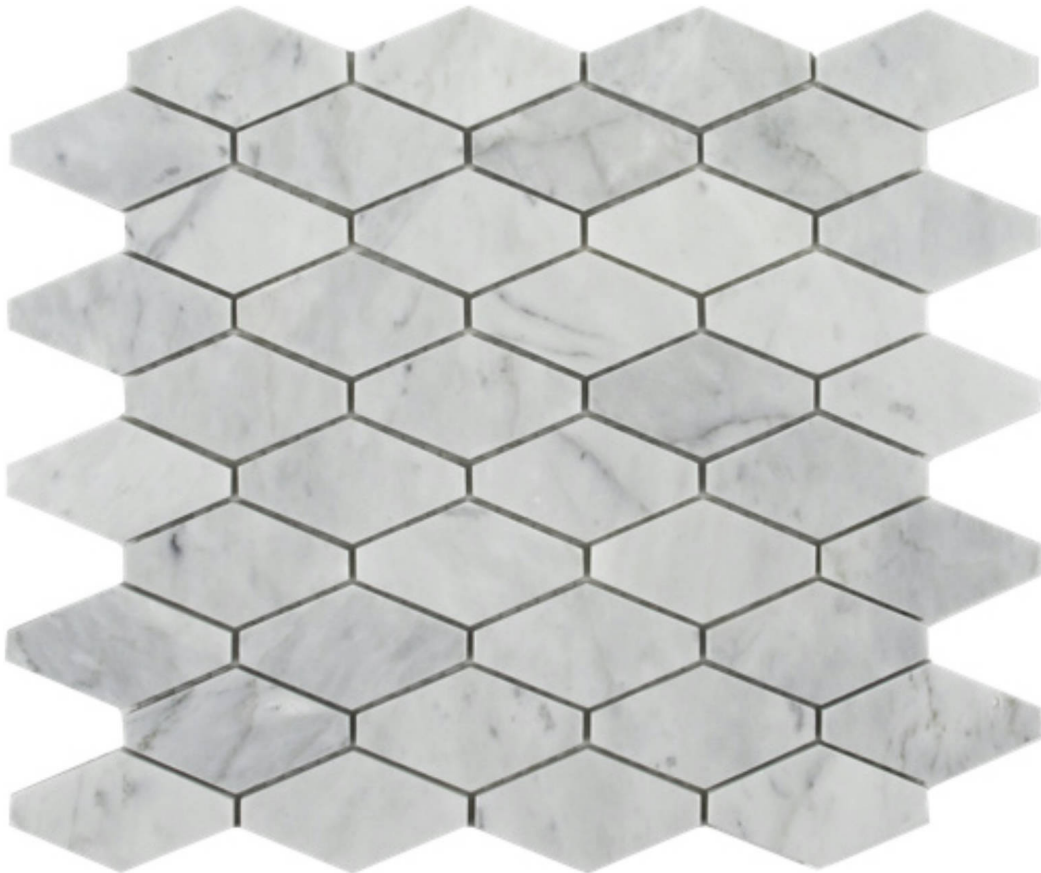

PRODUCT

SOLITAIRE MOSAIC CARRARA

Mosaic and Decorative Tile | 3"x12" |

TECHNICAL DATA

CODE: RVHA069
NAME: Solitaire Mosaic Carrara
SIZE: 3"x12"
SERIES: Hamptons Collection
LOOK: Multi-Look Mosaics
FAMILY: Mosaic and Decorative Tile
STYLE: Contemporary
TYPE OF PIECE: Mosaic
USE: Floor and Wall