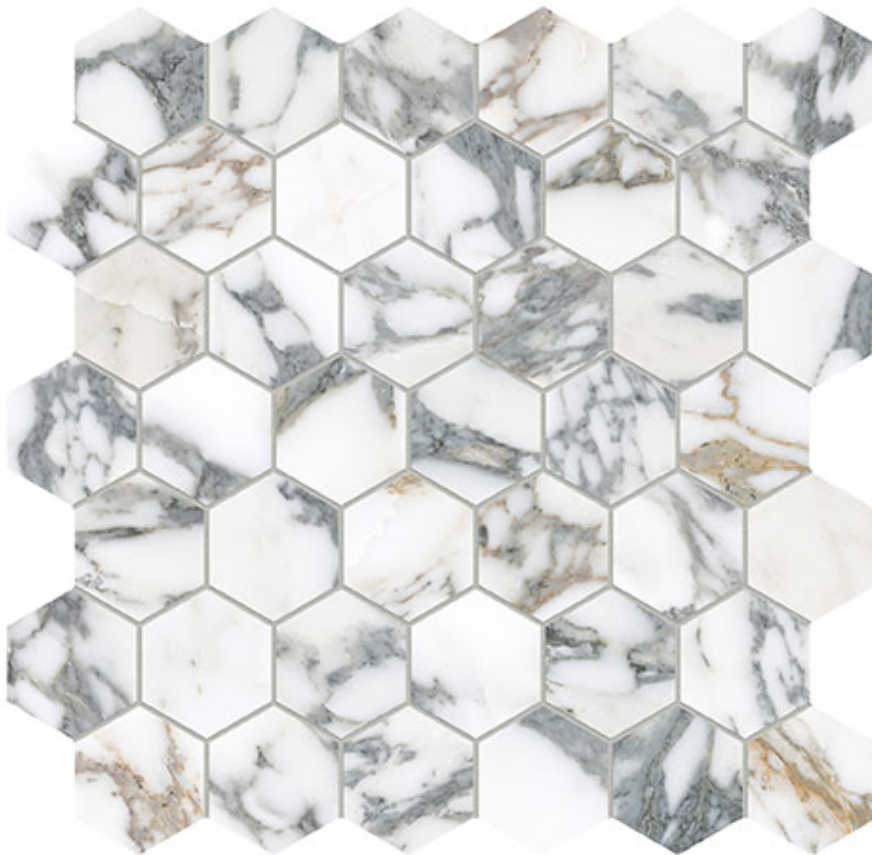

PRODUCT

ROYAL STONEWORKS 2\"/>ITALIAN ARABESCATO HEX

Tile | 12"x12" | Porcelain

ROOM SCENES

TECHNICAL DATA

CODE: QUSW-IA-HX
NAME: Royal Stoneworks 2'' Italian Arabescato Hex
SIZE: 12"x12"
SERIES: Royal Stoneworks
FINISH: Honed
LOOK: Stone Look
FAMILY: Tile
MOSAIC TYPE: 2"x2"
SHADE VARIATION: V3
STYLE: Contemporary
SUITABLE FOR: Indoor|Shower
TYPOLOGY: Porcelain
TYPE OF PIECE: Mosaic
USE: Floor and Wall