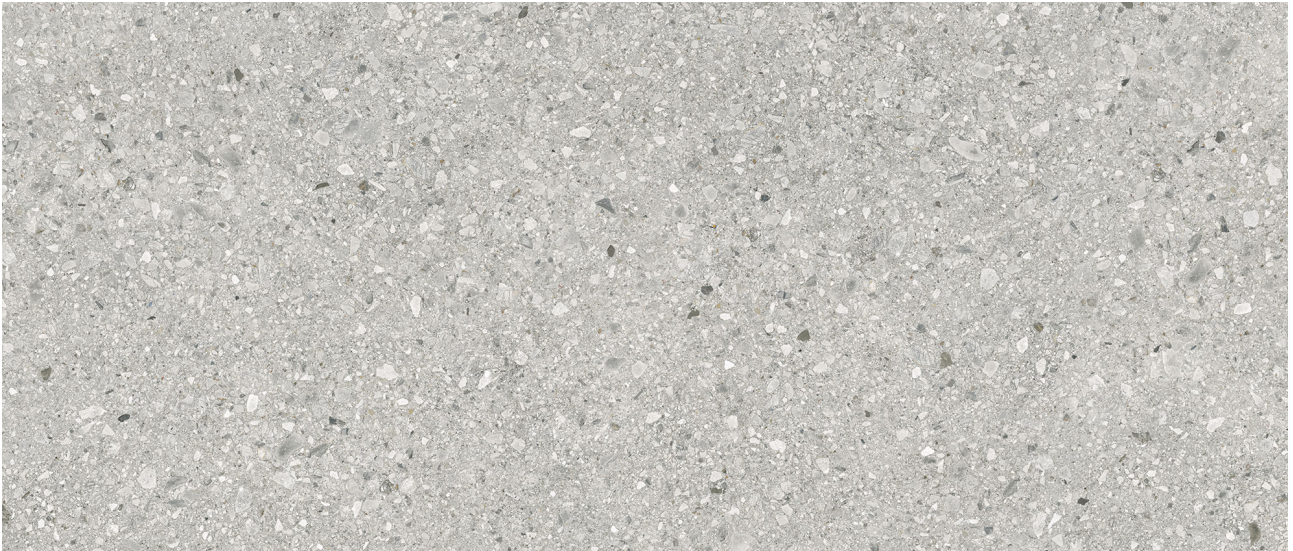

PRODUCT

ROYAL STONEWORKS 48X110 REGAL FOSSIL VEIN HONED

Tile | 48"x110" | Sintered Slab

TECHNICAL DATA

CODE: QUSW-RF-2H
NAME: Royal Stoneworks 48X110 Regal Fossil Vein Honed
SIZE: 48"x110"
SERIES: Royal Stoneworks
FINISH: Honed
LOOK: Stone Look
EDGE: Rectified
FAMILY: Tile
FROST RESISTANCE: Yes
SHADE VARIATION: V3
STYLE: Contemporary
SUITABLE FOR: Indoor|Shower
TYPOLOGY: Sintered Slab
TYPE OF PIECE: Field Tile
USE: Floor and Wall