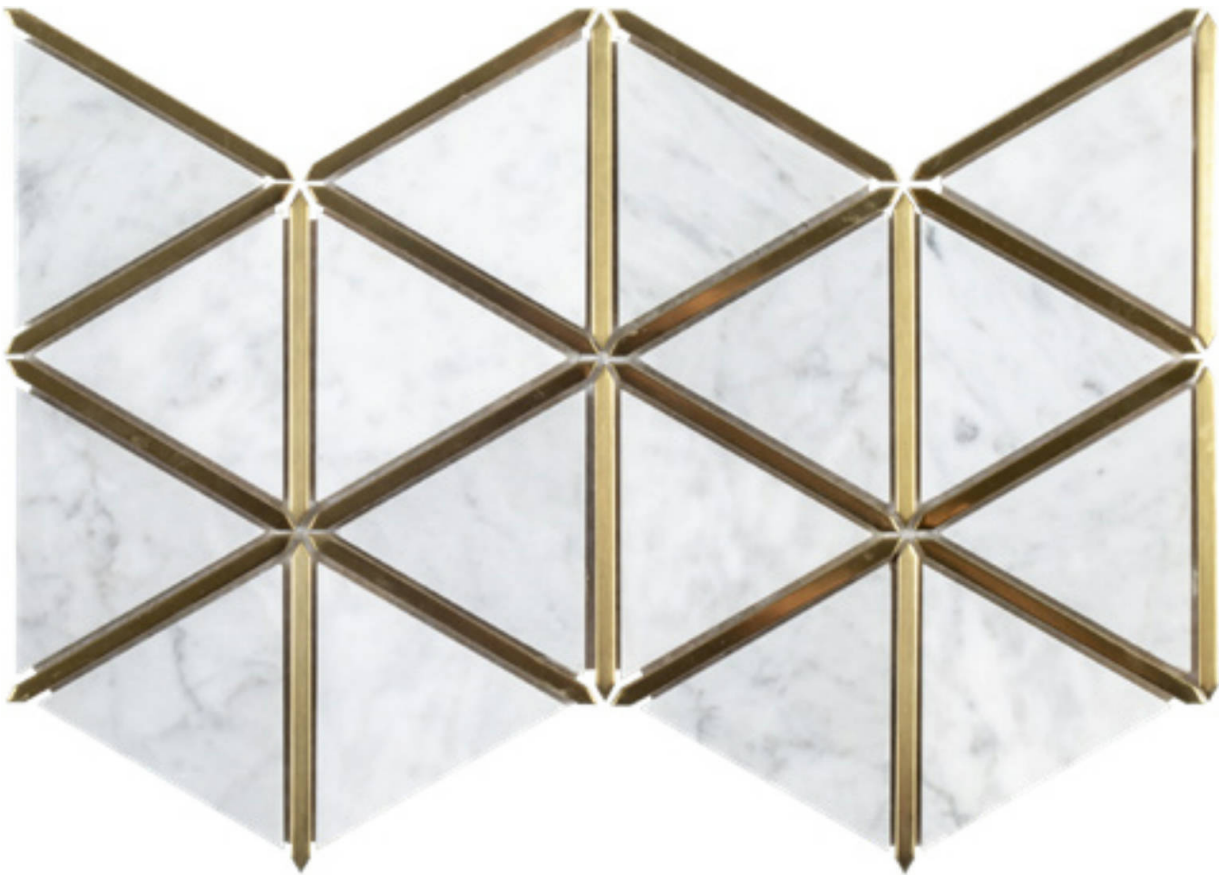

PRODUCT

GILDED TRIANGLES MOSAIC

Mosaic and Decorative Tile | 3"x12" |

TECHNICAL DATA

CODE: RVHA018
NAME: Gilded Triangles Mosaic
SIZE: 3"x12"
SERIES: Hamptons Collection
LOOK: Multi-Look Mosaics
FAMILY: Mosaic and Decorative Tile
STYLE: Contemporary
TYPE OF PIECE: Mosaic
USE: Floor and Wall