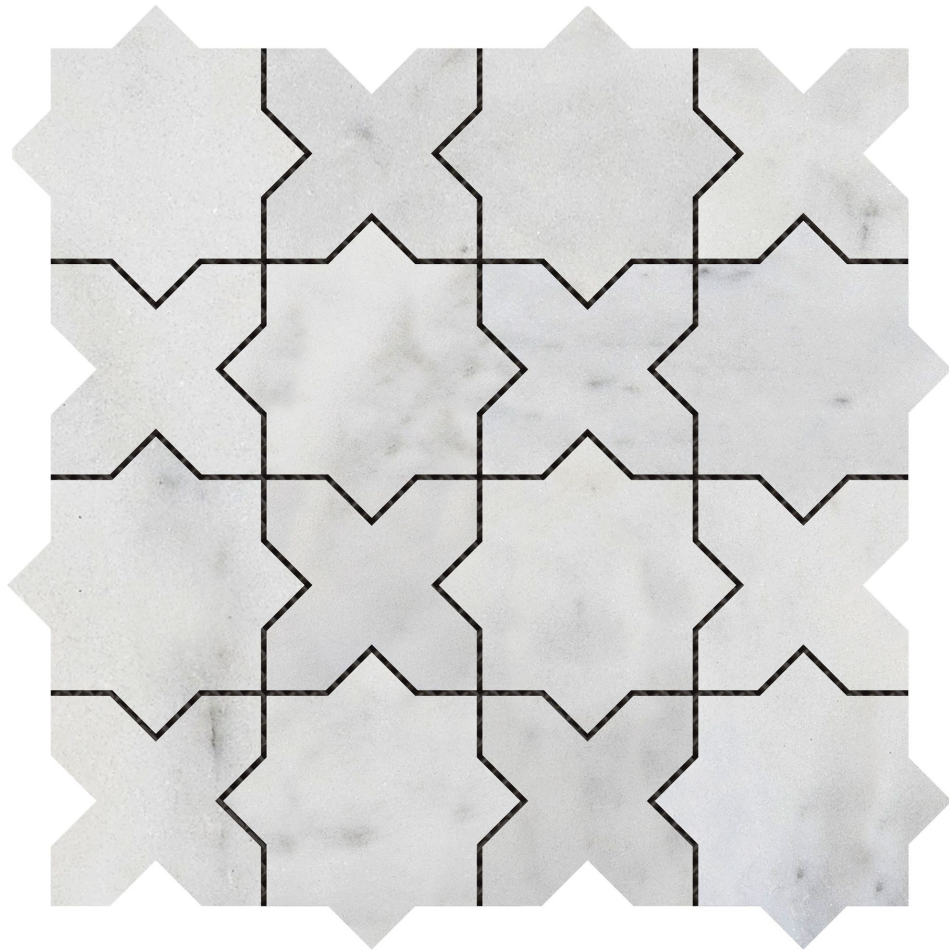

# 3\"X3\" CROSS & STAR WHITE GREY MARBLE

---

Tile | 12"x12" | Marble

## TECHNICAL DATA

CODE: RVCHAWM222

NAME: 3"x3" Cross & Star White Grey Marble

SIZE: 12"x12"

SERIES: Chelsea Collection

LOOK: Multi-Look Mosaics

FAMILY: Tile

SUITABLE FOR: Backsplash,Indoor,Outdoor,Shower,Pool

TPOLOGY: Marble

TYPE OF PIECE: Mosaic

USE: Floor and Wall

**PACKING**

Size	Product type	BOX			PALLET		
		pcs	sqft	lb	boxes	sqft	lb
12"x12"							