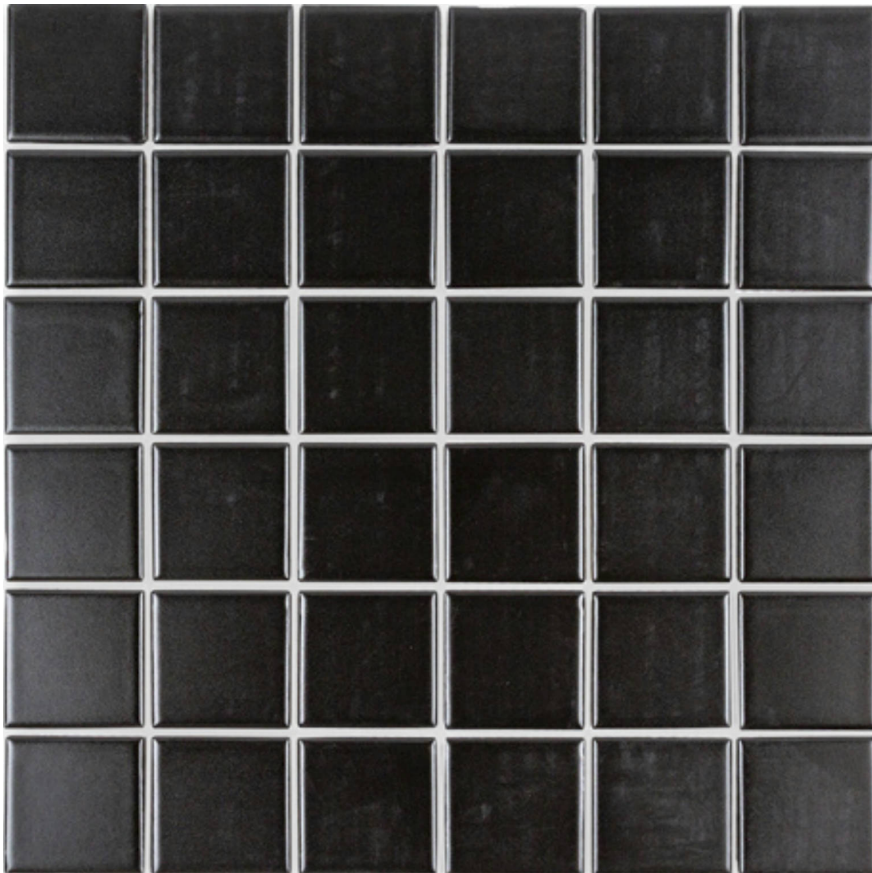

PRODUCT

DESSERT BAR MOSAIC CHOCOLATE

Mosaic and Decorative Tile | 11.88"x11.88" | Porcelain

TECHNICAL DATA

CODE: RVHA006
NAME: Dessert Bar Mosaic Chocolate
SIZE: 11.88"x11.88"
SERIES: Hamptons Collection
LOOK: Multi-Look Mosaics
FAMILY: Mosaic and Decorative Tile
MOSAIC TYPE: 2"x2"
STYLE: Contemporary
SUITABLE FOR: Backsplash, Indoor
TYPOLOGY: Porcelain
TYPE OF PIECE: Mosaic
USE: Floor and Wall

PACKING

Size	Product type	BOX			PALLET		
		pcs	sqft	lb	boxes	sqft	lb
11.88"x11.88"	Mosaic	15					