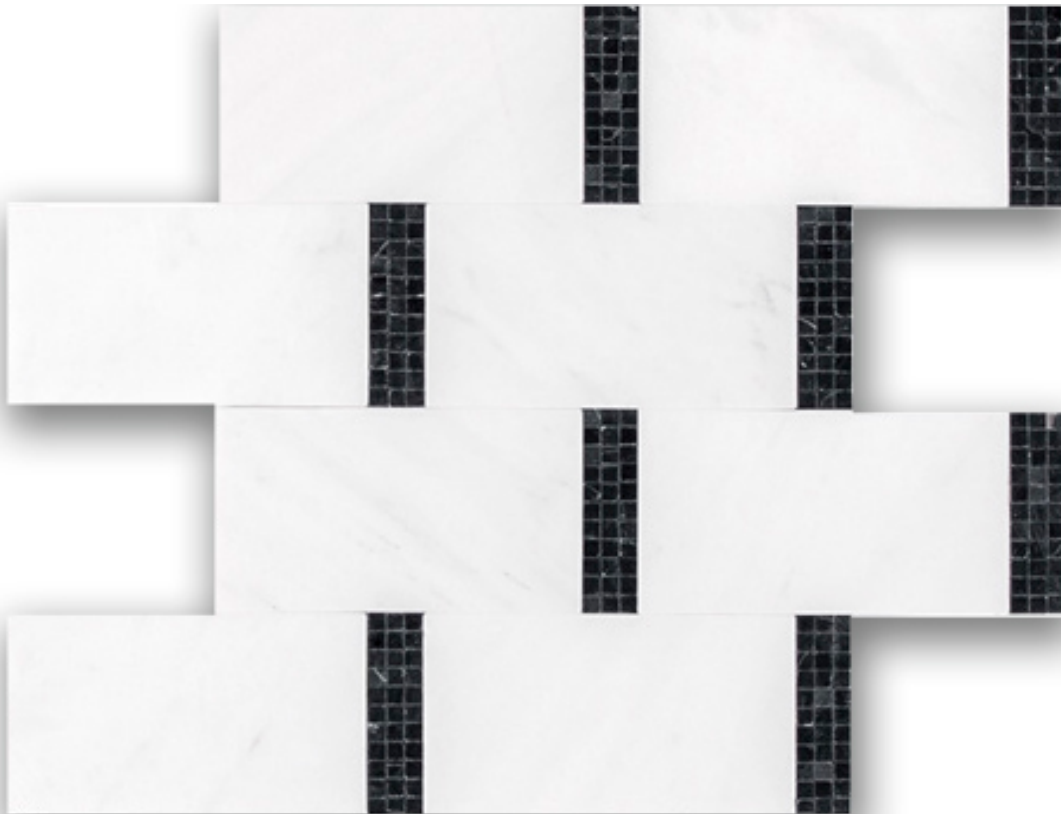

PRODUCT

STARK BRICK MOSAIC MARBLED

Mosaic and Decorative Tile | 3"x12" |

TECHNICAL DATA

CODE: RVHA025
NAME: Stark Brick Mosaic Marbled
SIZE: 3"x12"
SERIES: Hamptons Collection
LOOK: Multi-Look Mosaics
FAMILY: Mosaic and Decorative Tile
STYLE: Contemporary
TYPE OF PIECE: Mosaic
USE: Floor and Wall