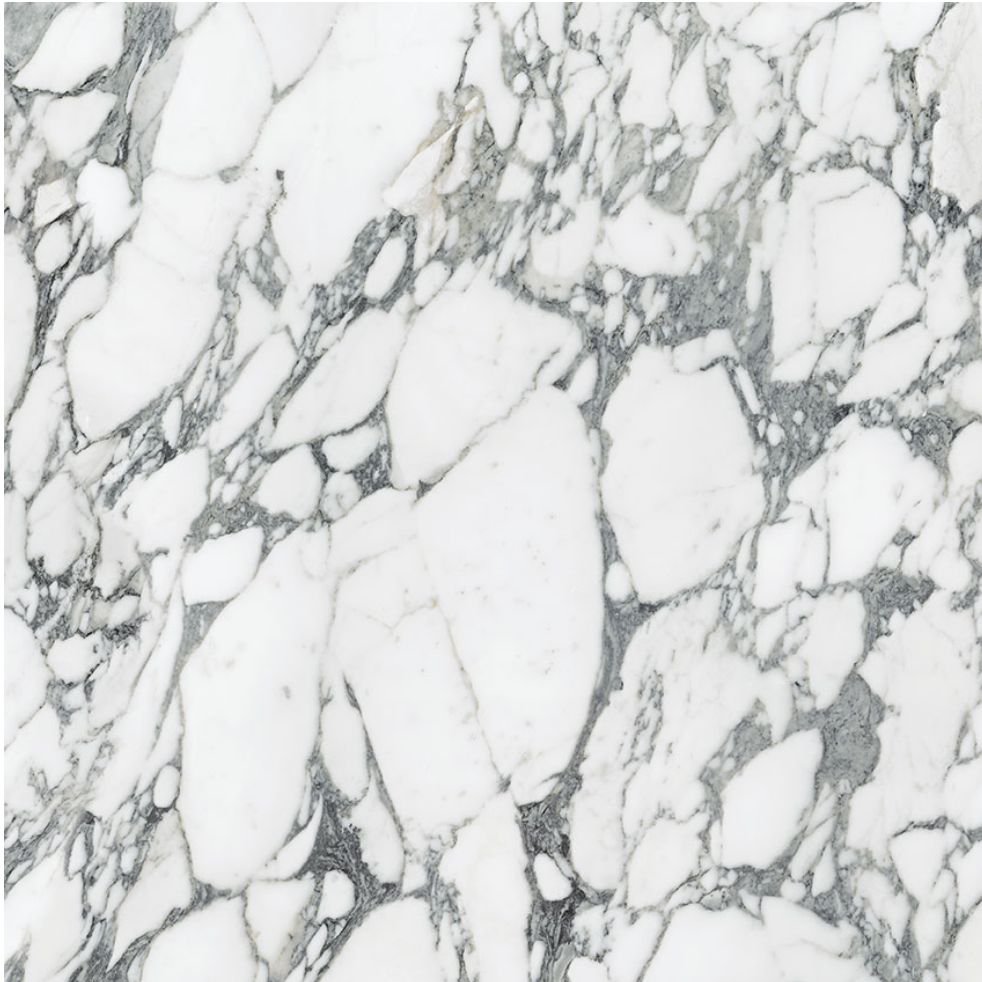

PRODUCT

ROYAL STONEWORKS 36X36 ITALIAN ARABESCATO

POLISHED

Tile | 36"x36" | Porcelain

TECHNICAL DATA

CODE: QUSW-IA-7P
NAME: Royal Stoneworks 36X36 Italian Arabescato Polished
SIZE: 36"x36"
SERIES: Royal Stoneworks
FINISH: Polished
LOOK: Stone Look
EDGE: Rectified
FAMILY: Tile
FROST RESISTANCE: Yes
SHADE VARIATION: V3
STYLE: Contemporary
SUITABLE FOR: Indoor|Shower
TYPOLOGY: Porcelain
TYPE OF PIECE: Field Tile
USE: Floor and Wall