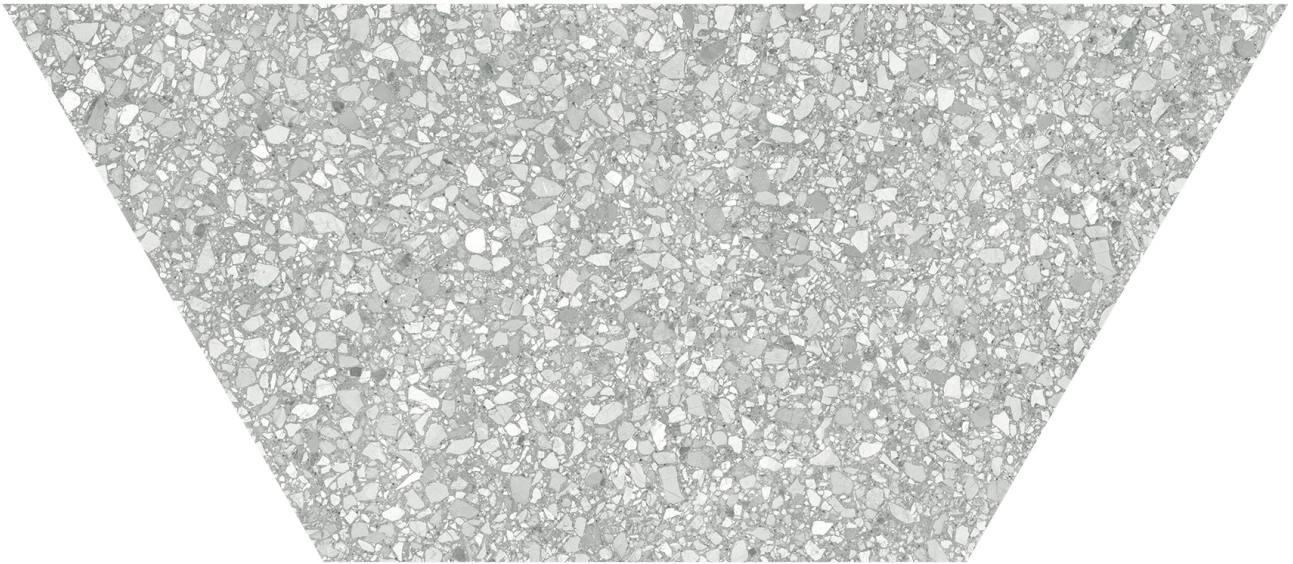

PRODUCT

STATION 10X24 ASH HALF HEXAGON

Tile | 10"x24" | Color Body Porcelain

ROOM SCENES

TECHNICAL DATA

CODE: AC4500-09400

NAME: Station 10x24 Ash Half Hexagon

SIZE: 10"x24"

SERIES: Station

FINISH: Matte

LOOK: Terrazo

BREAKING STRENGTH: $\geq 360 \geq 1600$

CHEMICAL RESISTANCE: CLASS A

DCOF: ≥ 0.50

EDGE: Rectified

FAMILY: Tile

FROST RESISTANCE: Yes

SHADE VARIATION: V3

SUITABLE FOR: Indoor| Outdoor

TPOLOGY: Color Body Porcelain

THICKNESS: 8.4mm

TYPE OF PIECE: Field Tile

USE: Floor and Wall

NOTES: This product is special order and cannot be cancelled, returned, or refunded.