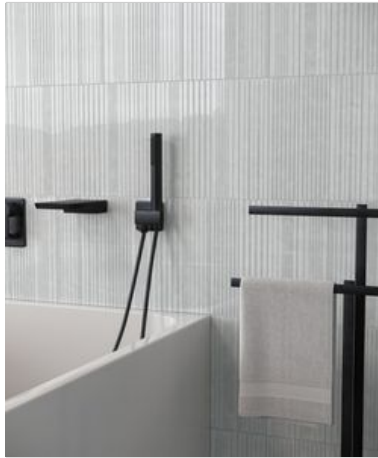

PRODUCT

GEOMETRA 3X12 SILVER DIVIDE

Mosaic and Decorative Tile | 3"x12" | Pressed Glazed Ceramic

ROOM SCENES

TECHNICAL DATA

CODE: AC4000-03090

NAME: Geometra 3x12 Silver Divide

SIZE: 3"x12"

SERIES: Geometra

FINISH: Gloss

LOOK: Glass

FAMILY: Mosaic and Decorative Tile

SHADE VARIATION: V2

SUITABLE FOR: Indoor

TYPOLOGY: Pressed Glazed Ceramic

TYPE OF PIECE: Field Tile