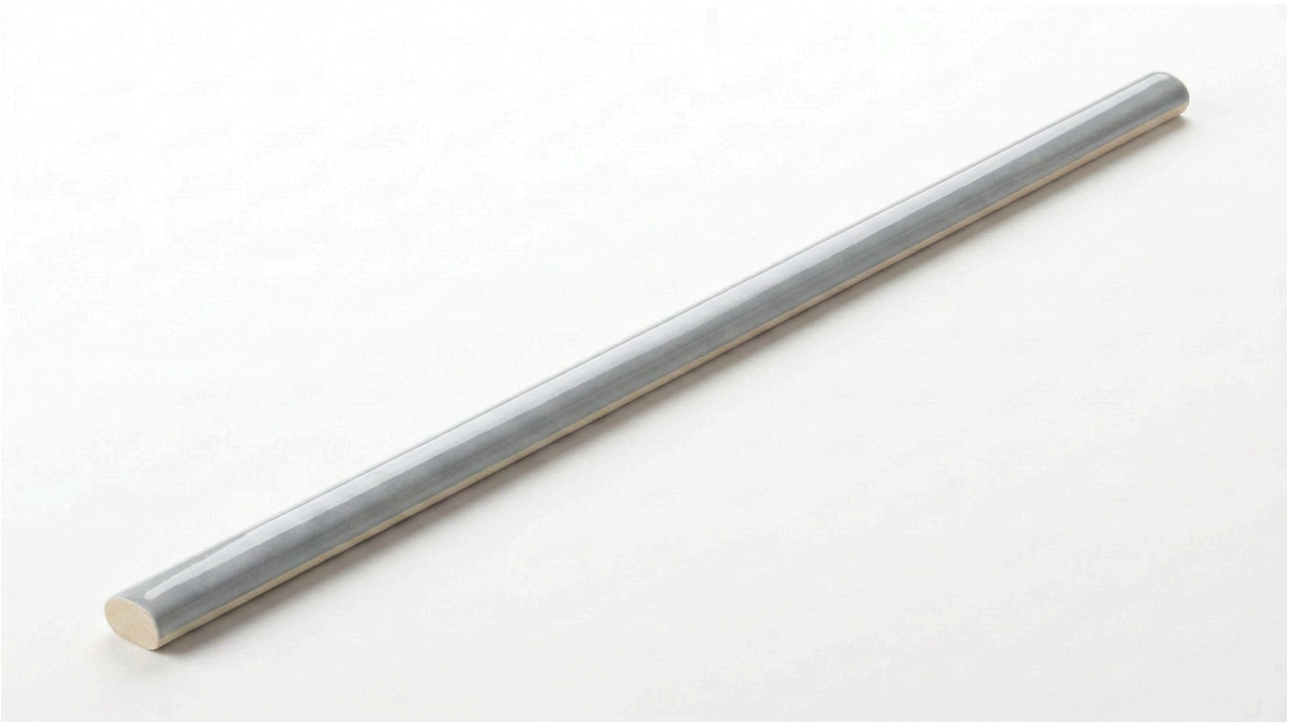

---

**PRODUCT**  
**ARUBA STEEL GLOSS .39X9 TRIM**

---

Tile | .39"x9" | Porcelain

## **TECHNICAL DATA**

CODE: QUAU-ST-SBG  
NAME: Aruba Steel Gloss .39x9 Trim  
SIZE: .39"x9"  
SERIES: Aruba  
FINISH: Gloss  
LOOK: Subway Tile  
FAMILY: Tile  
FROST RESISTANCE: Yes  
STYLE: Contemporary  
SUITABLE FOR: Indoor| Outdoor| Pool| Backsplash| Shower  
TYPOLOGY: Porcelain  
TYPE OF PIECE: Trim  
USE: Floor and Wall