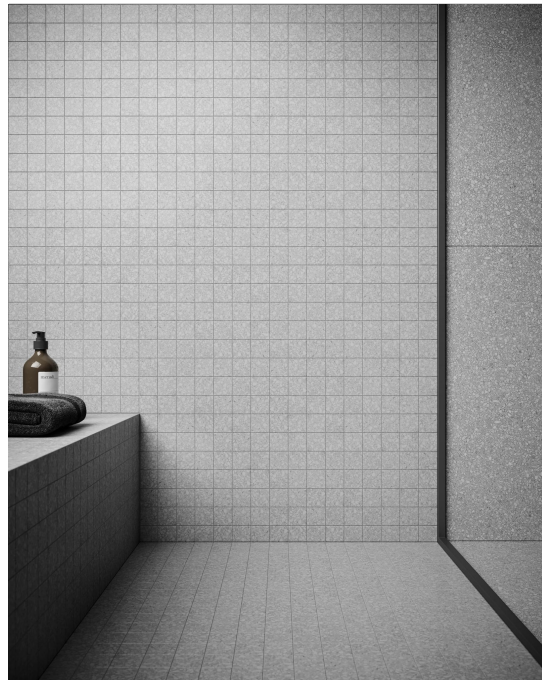

SERIES STATION

Terrazo | | Color Body Porcelain

A tribute to the beautiful Venetian Terrazzo.

PRODUCTS

Station 32x32 Ash
32"x32" | Color Body Porcelain

Station 32x32 Shadow
32"x32" | Color Body Porcelain

Station 32x32 Ivory
32"x32" | Color Body Porcelain

Station 2x2 Shadow
12"x12" | Color Body Porcelain

Station 2x2 Ivory
12"x12" | Color Body Porcelain

Station 2x2 Ash
12"x12" | Color Body Porcelain

Station 2x2 Pearl
12"x12" | Color Body Porcelain

ROOM SCENES