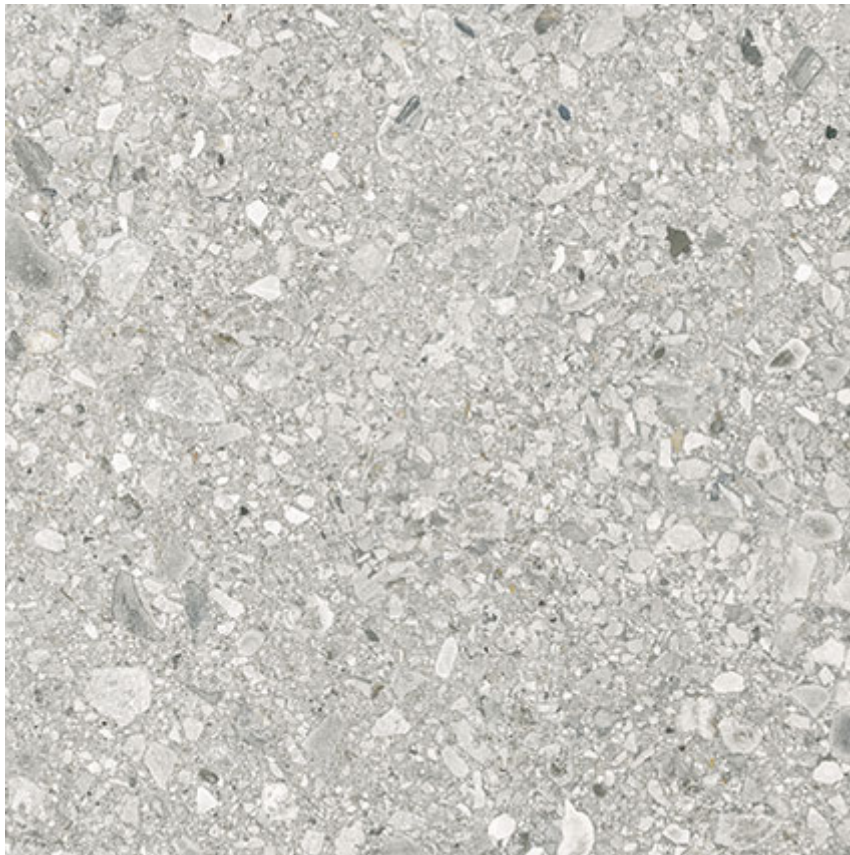

PRODUCT

ROYAL STONEWORKS 24X24 REGAL FOSSIL VEIN HONED

Tile | 24"x24" | Porcelain

TECHNICAL DATA

CODE: QUSW-RF-4H

NAME: Royal Stoneworks 24X24 Regal Fossil Vein Honed

SIZE: 24"x24"

SERIES: Royal Stoneworks

FINISH: Honed

LOOK: Stone Look

EDGE: Rectified

FAMILY: Tile

FROST RESISTANCE: Yes

SHADE VARIATION: V3

STYLE: Contemporary

SUITABLE FOR: Indoor|Shower

TPOLOGY: Porcelain

TYPE OF PIECE: Field Tile

USE: Floor and Wall

PACKING

Size	Product type	BOX			PALLET		
		pcs	sqft	lb	boxes	sqft	lb
24"x24"	Field Tile	3	11.52		42		