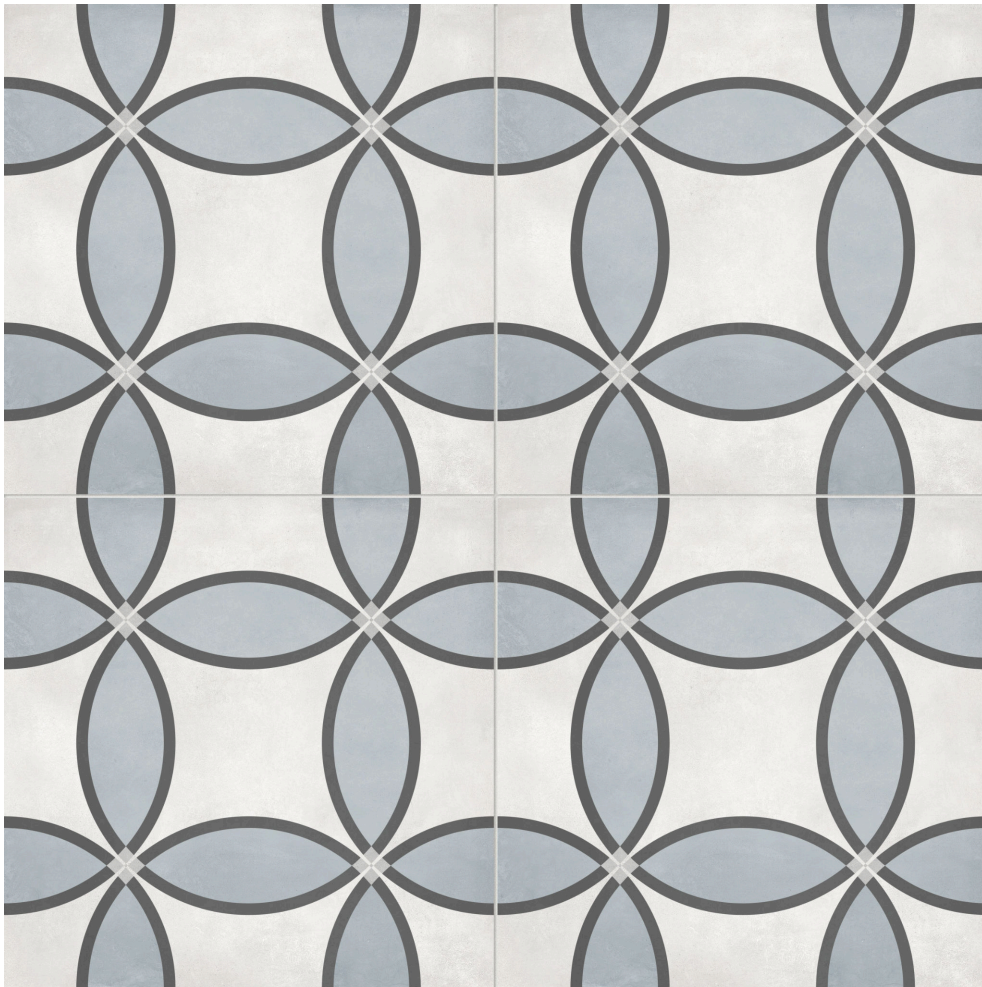

---

**PRODUCT**  
**FORM 8X8 TIDE ZENITH**

---

Tile | 8"x8" | Pressed Glazed Porcelain

## **TECHNICAL DATA**

CODE: AC4500-07690

NAME: Form 8x8 Tide Zenith

SIZE: 8"x8"

SERIES: Form AC

FINISH: Matte

LOOK: Patterned Tiles

BREAKING STRENGTH:  $\geq 310 \geq 1300$

CHEMICAL RESISTANCE: CLASS A

DCOF:  $\geq 0.55$

FAMILY: Tile

FROST RESISTANCE: Yes

SHADE VARIATION: V2/V3/V4

SUITABLE FOR: Indoor| Outdoor

TPOLOGY: Pressed Glazed Porcelain

THICKNESS: 9mm