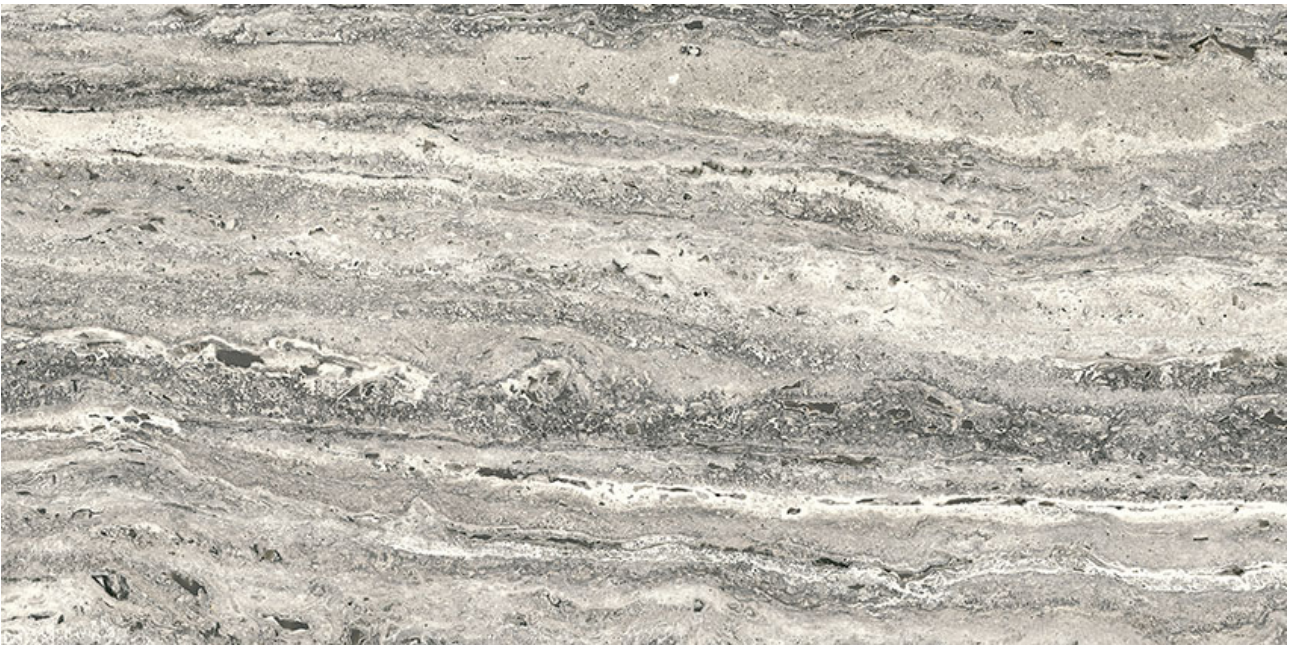

PRODUCT

ROYAL STONWORKS 12X24 REGAL GREY VEIN GRN

Tile | 12"x24" | Porcelain

TECHNICAL DATA

CODE: QUSW-RG-5G
NAME: Royal Stoneworks 12X24 Regal Grey Vein Grn
SIZE: 12"x24"
SERIES: Royal Stoneworks
FINISH: Grained
LOOK: Stone Look
EDGE: Rectified
FAMILY: Tile
FROST RESISTANCE: Yes
STYLE: Contemporary
SUITABLE FOR: Indoor|Shower
TYPOLOGY: Porcelain
TYPE OF PIECE: Field Tile
USE: Floor and Wall