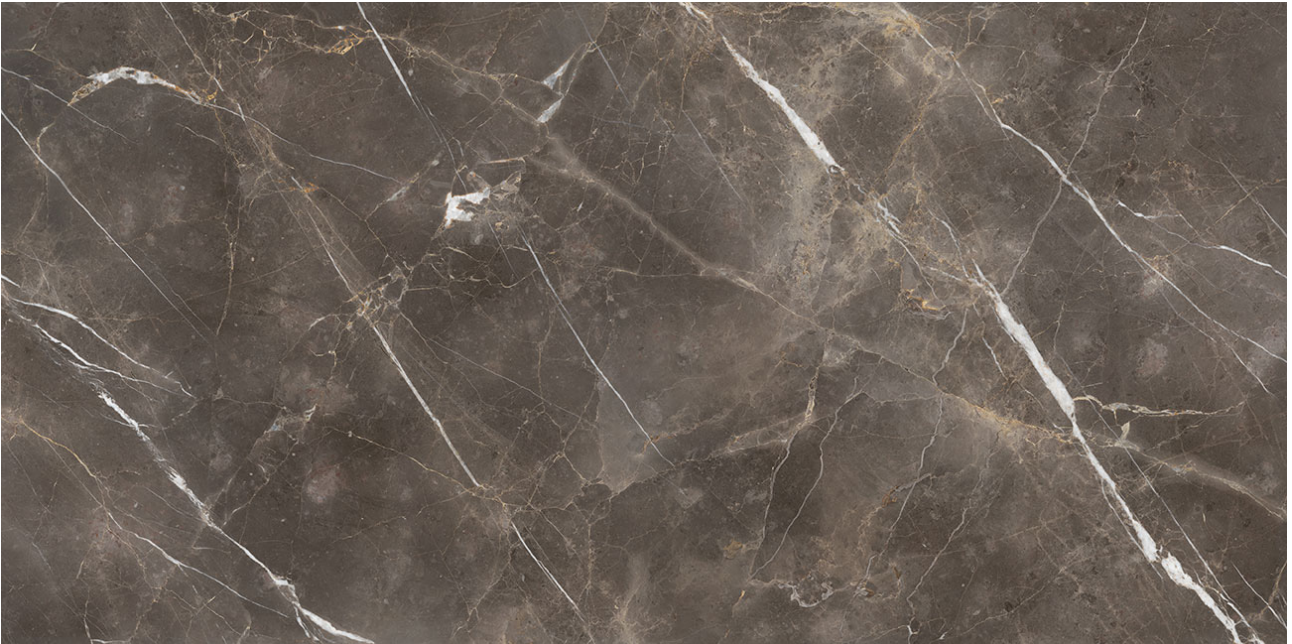

PRODUCT
ROYAL STONEWORKS 63X126 REGAL BROWN MARBLE
POLISHED

Tile | 63"x126" | Sintered Slab

TECHNICAL DATA

CODE: QUSW-RM-1P
NAME: Royal Stoneworks 63X126 Regal Brown Marble Polished
SIZE: 63"x126"
SERIES: Royal Stoneworks
FINISH: Polished
LOOK: Stone Look
EDGE: Rectified
FAMILY: Tile
FROST RESISTANCE: Yes
SHADE VARIATION: V3
STYLE: Contemporary
SUITABLE FOR: Indoor|Shower
TYPOLOGY: Sintered Slab
TYPE OF PIECE: Field Tile
USE: Floor and Wall

**ROYAL STONEWORKS 63X126 REGAL BROWN MARBLE
POLISHED**

PACKING

Size	Product type	BOX			PALLET		
		pcs	sqft	lb	boxes	sqft	lb
63"x126"	Field Tile	1	55.11		1		