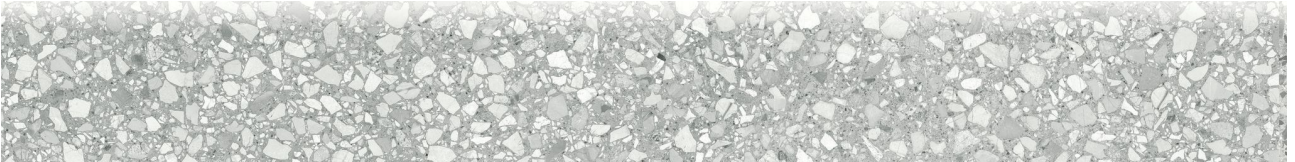

---

**PRODUCT**

**STATION 3X24 ASH BULLNOSE**

---

Tile | 3"x24" | Color Body Porcelain

## **TECHNICAL DATA**

CODE: AC4502-02770

NAME: Station 3x24 Ash Bullnose

SIZE: 3"x24"

SERIES: Station

FINISH: Matte

LOOK: Terrazo

BREAKING STRENGTH:  $\geq 360 \geq 1600$

CHEMICAL RESISTANCE: CLASS A

DCOF:  $\geq 0.50$

FAMILY: Tile

FROST RESISTANCE: Yes

SHADE VARIATION: V3

SUITABLE FOR: Indoor| Outdoor

TPOLOGY: Color Body Porcelain

THICKNESS: 8.4mm