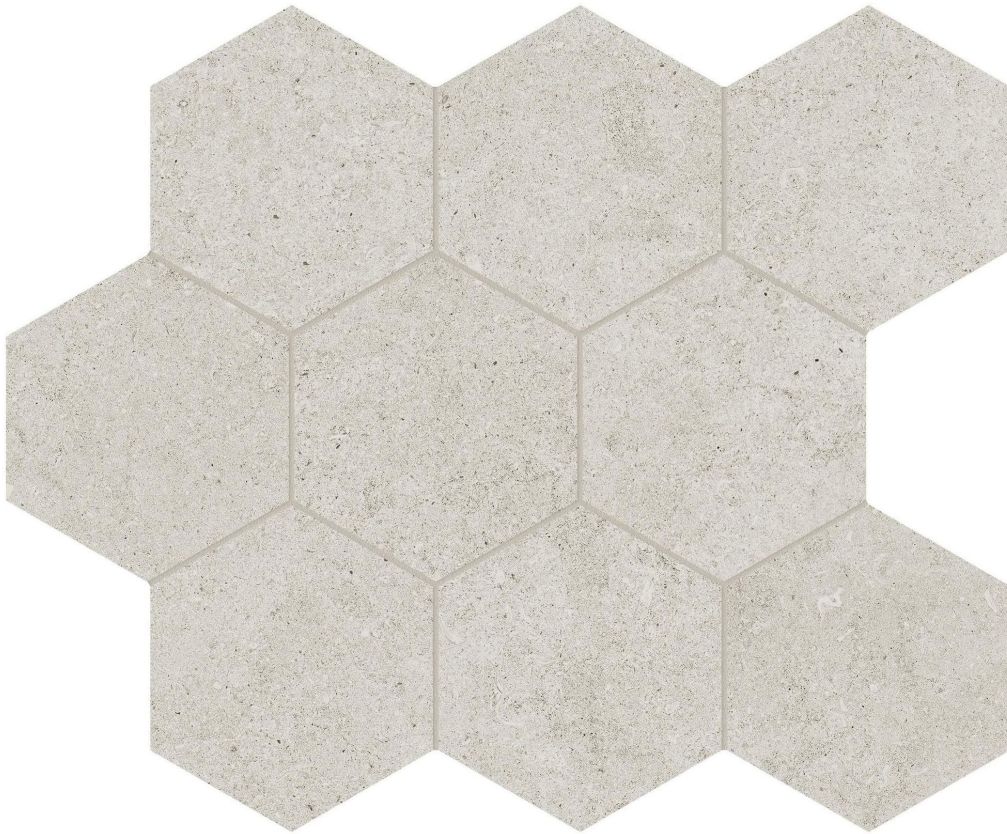

PRODUCT

LITHOFORM 4\"/>Hexagonal tile pattern

Tile | 10.5"x12" | Porcelain

TECHNICAL DATA

CODE: AC8510-00320

NAME: Lithoform 4" Hex Crosscut Coast

SIZE: 10.5"x12"

SERIES: Lithoform

FINISH: Organic Matte

LOOK: Stone Look

EDGE: Rectified

FAMILY: Tile

STYLE: Contemporary

SUITABLE FOR: Indoor| Outdoor

TPOLOGY: Porcelain

TYPE OF PIECE: Mosaic