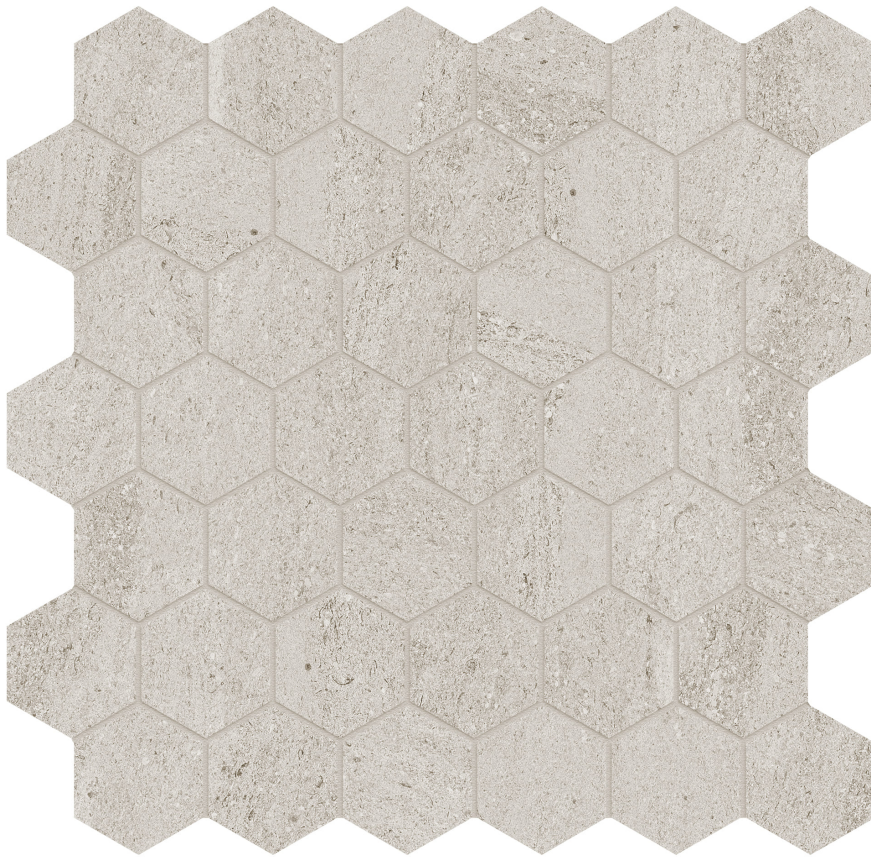

PRODUCT

LITHOFORM 2\"/>Hexagonal tiles with a light beige, textured surface, arranged in a honeycomb pattern. The tiles are 12 inches by 12 inches and made of porcelain.

Tile | 12"x12" | Porcelain

TECHNICAL DATA

CODE: AC8510-00360

NAME: Lithoform 2'' Hex Veincut Coast

SIZE: 12''x12''

SERIES: Lithoform

FINISH: Organic Matte

LOOK: Stone Look

EDGE: Rectified

FAMILY: Tile

STYLE: Contemporary

SUITABLE FOR: Indoor| Outdoor

TPOLOGY: Porcelain

TYPE OF PIECE: Mosaic

USE: Floor and Wall

NOTES: This product is special order and cannot be cancelled, returned, or refunded.

PACKING

Size	Product type	BOX			PALLET		
		pcs	sqft	lb	boxes	sqft	lb
12"x12"	Mosaic	10	9.69		45		