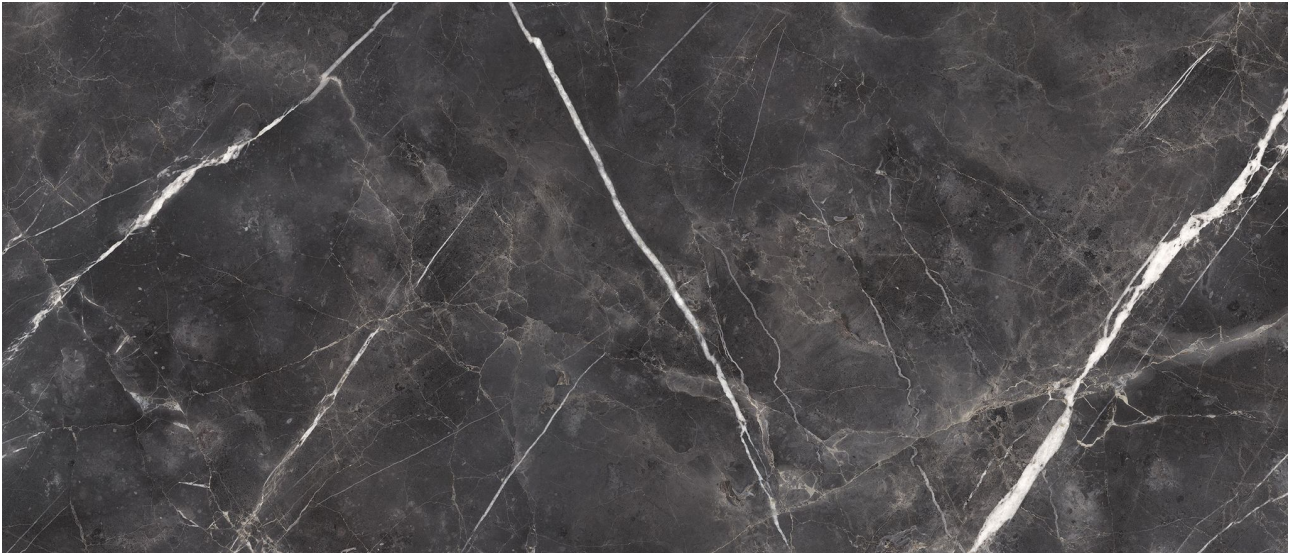

---

**PRODUCT**

**ROYAL STONWORKS 48X110 TUSCAN FORGE VEIN**

**POLISHED**

---

Tile | 48"x110" | Sintered Slab

## **TECHNICAL DATA**

CODE: QUSW-TF-2P  
NAME: Royal Stoneworks 48X110 Tuscan Forge Vein Polished  
SIZE: 48"x110"  
SERIES: Royal Stoneworks  
FINISH: Polished  
LOOK: Stone Look  
EDGE: Rectified  
FAMILY: Tile  
FROST RESISTANCE: Yes  
SHADE VARIATION: V3  
STYLE: Contemporary  
SUITABLE FOR: Indoor|Shower  
TYPOLOGY: Sintered Slab  
TYPE OF PIECE: Field Tile  
USE: Floor and Wall