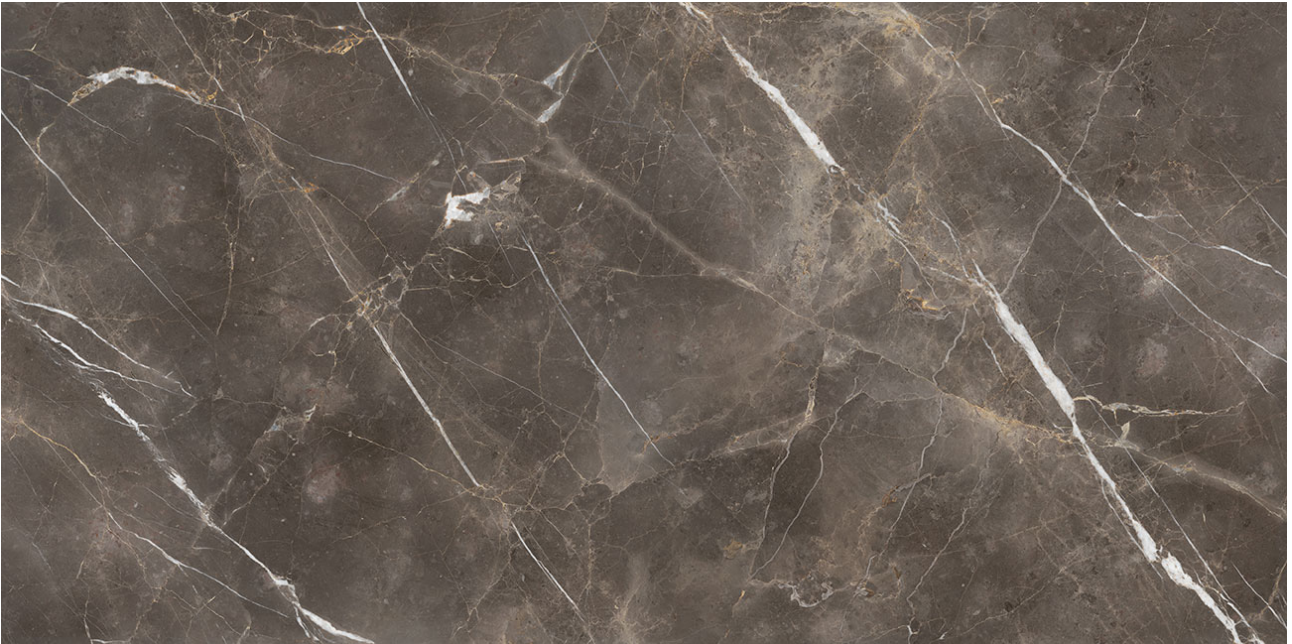

PRODUCT

ROYAL STONEWORKS 63X126 REGAL BROWN MARBLE

HONED

Tile | 63"x126" | Sintered Slab

TECHNICAL DATA

CODE: QUSW-RM-1H
NAME: Royal Stoneworks 63X126 Regal Brown Marble Honed
SIZE: 63"x126"
SERIES: Royal Stoneworks
FINISH: Honed
LOOK: Stone Look
EDGE: Rectified
FAMILY: Tile
FROST RESISTANCE: Yes
SHADE VARIATION: V3
STYLE: Contemporary
SUITABLE FOR: Indoor|Shower
TYPOLOGY: Sintered Slab
TYPE OF PIECE: Field Tile
USE: Floor and Wall