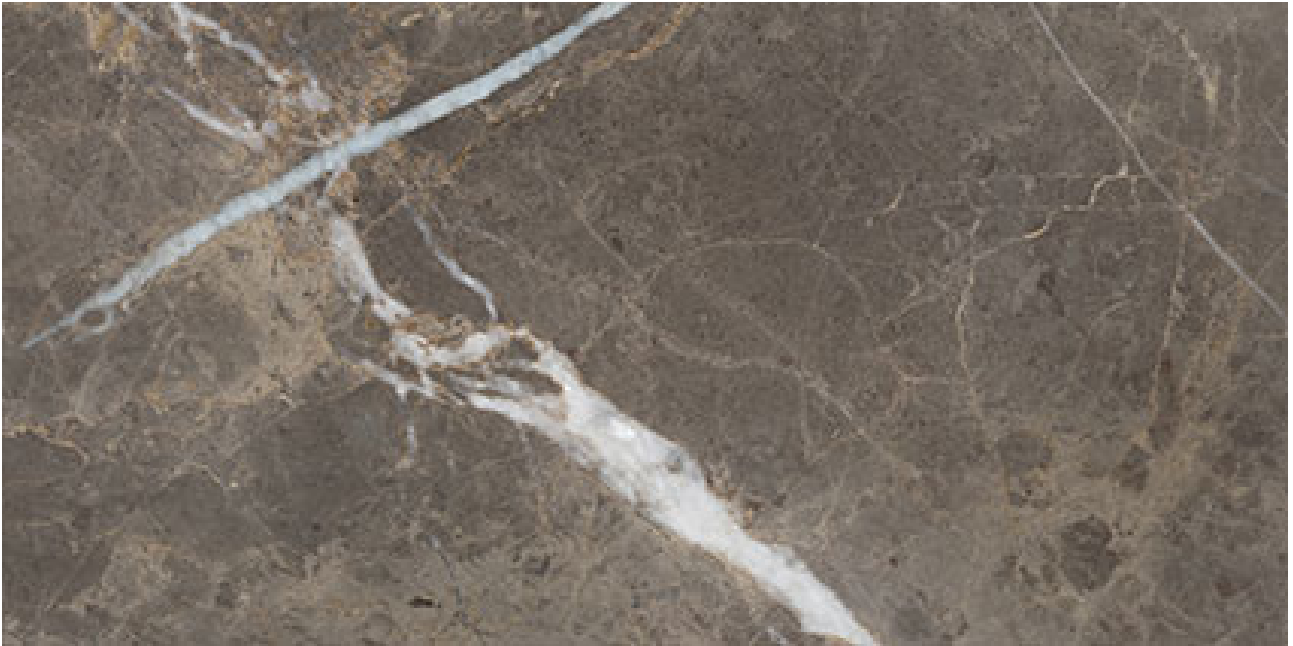

---

**PRODUCT**

**ROYAL STONEWORKS 12X24 REGAL BROWN MARBLE**

**HONED**

---

Tile | 12"x24" | Porcelain

## **TECHNICAL DATA**

CODE: QUSW-RM-5H  
NAME: Royal Stoneworks 12X24 Regal Brown Marble Honed  
SIZE: 12"x24"  
SERIES: Royal Stoneworks  
FINISH: Honed  
LOOK: Stone Look  
EDGE: Rectified  
FAMILY: Tile  
FROST RESISTANCE: Yes  
SHADE VARIATION: V3  
STYLE: Contemporary  
SUITABLE FOR: Indoor|Shower  
TYPOLOGY: Porcelain  
TYPE OF PIECE: Field Tile  
USE: Floor and Wall