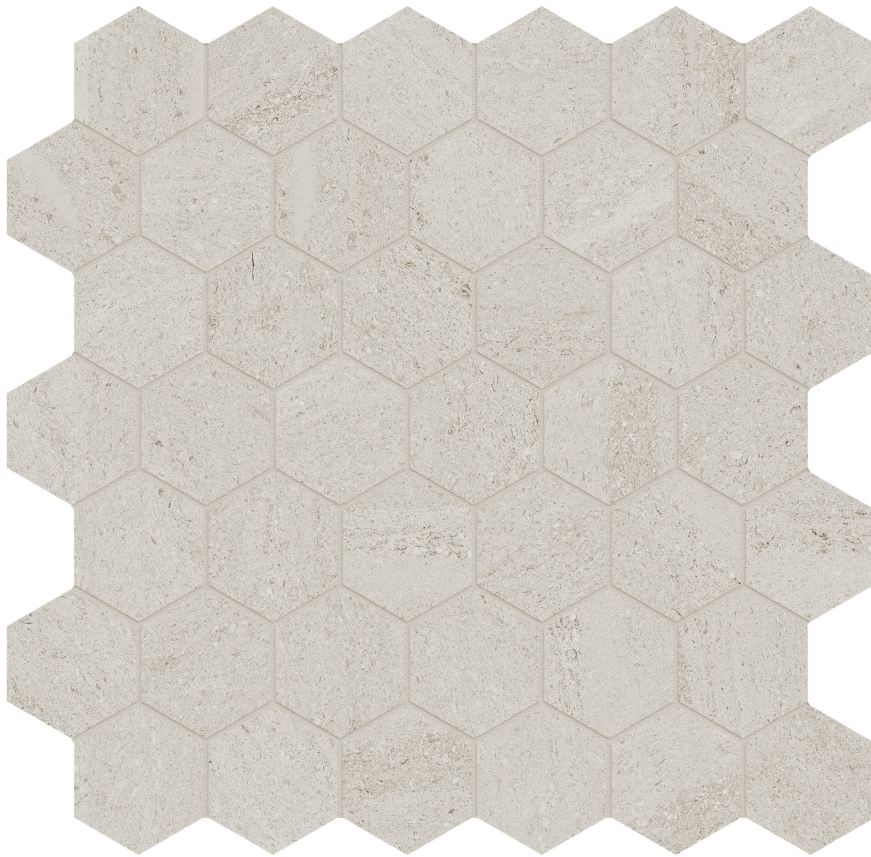

PRODUCT

LITHOFORM 2\"/>Hexagonal tiles arranged in a honeycomb pattern, light beige color with subtle veining.

Tile | 12"x12" | Porcelain

TECHNICAL DATA

CODE: AC8510-00350

NAME: Lithoform 2" Hex Veincut Dunes

SIZE: 12"x12"

SERIES: Lithoform

FINISH: Organic Matte

LOOK: Stone Look

EDGE: Rectified

FAMILY: Tile

STYLE: Contemporary

SUITABLE FOR: Indoor| Outdoor

TYPOLOGY: Porcelain

TYPE OF PIECE: Mosaic

USE: Floor and Wall

NOTES: This product is special order and cannot be cancelled, returned, or refunded.

PACKING

Size	Product type	BOX			PALLET		
		pcs	sqft	lb	boxes	sqft	lb
12"x12"	Mosaic	10	9.69		45		