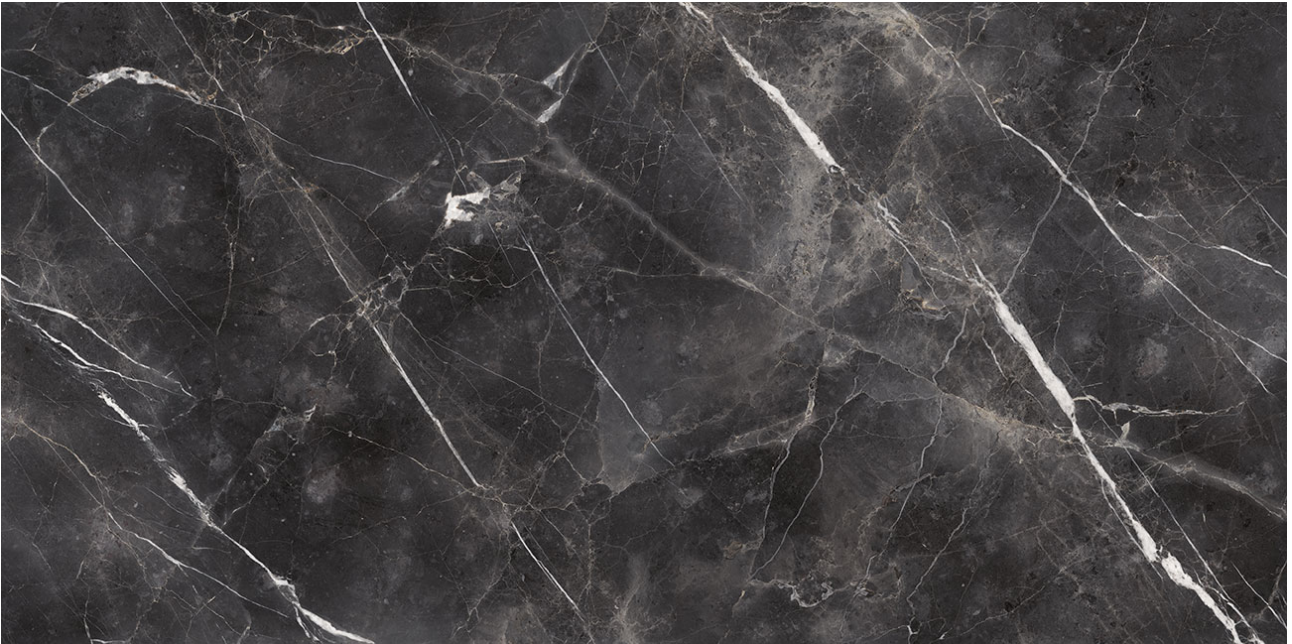

---

**PRODUCT**

**ROYAL STONWORKS 63X126 TUSCAN FORGE VEIN**

**HONED**

---

Tile | 63"x126" | Sintered Slab

## **TECHNICAL DATA**

CODE: QUSW-TF-1H  
NAME: Royal Stoneworks 63X126 Tuscan Forge Vein Honed  
SIZE: 63"x126"  
SERIES: Royal Stoneworks  
FINISH: Honed  
LOOK: Stone Look  
EDGE: Rectified  
FAMILY: Tile  
FROST RESISTANCE: Yes  
SHADE VARIATION: V3  
STYLE: Contemporary  
SUITABLE FOR: Indoor|Shower  
TYPOLOGY: Sintered Slab  
TYPE OF PIECE: Field Tile  
USE: Floor and Wall